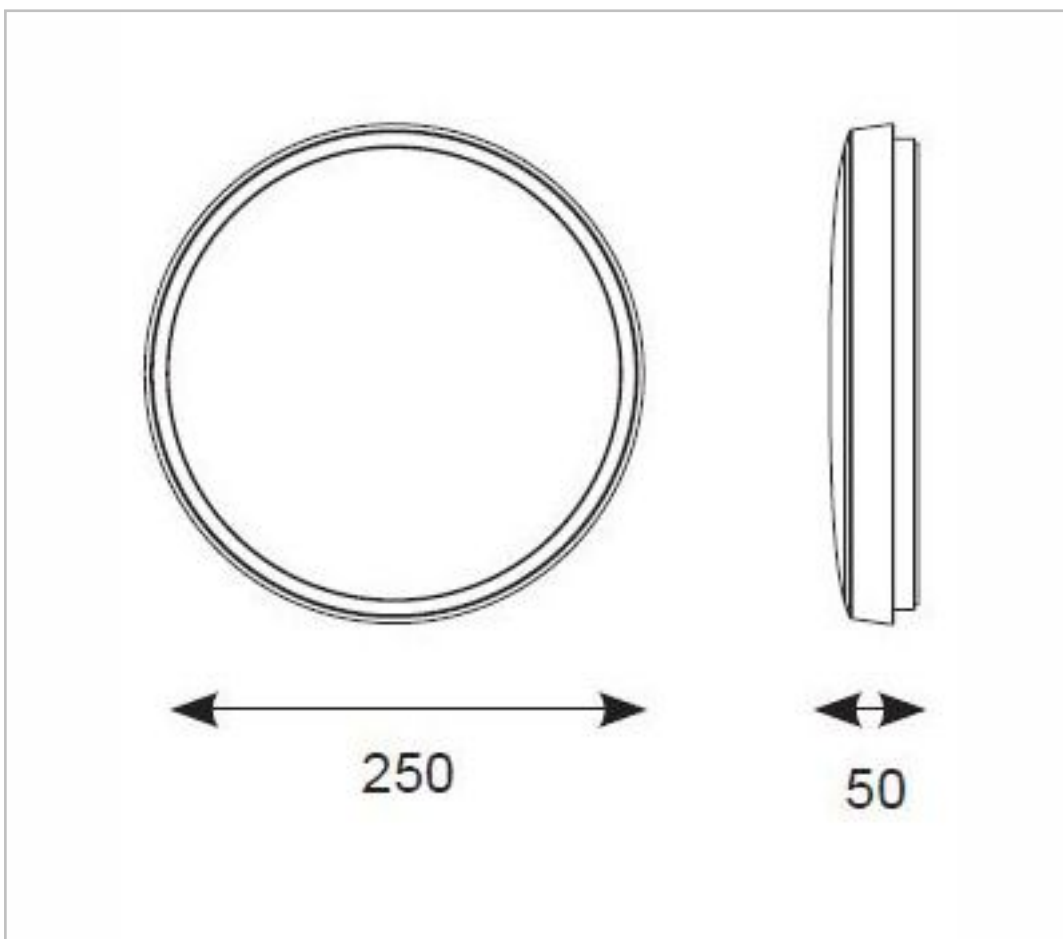

Rated luminous flux acc. IEC 62722-2-1 971 lm

Colour of light White

Colour rendering index CRI 80-89

Datasheet generated from <https://www.electrika.com> last updated Tuesday, April 16, 2019 11:42:41 AM