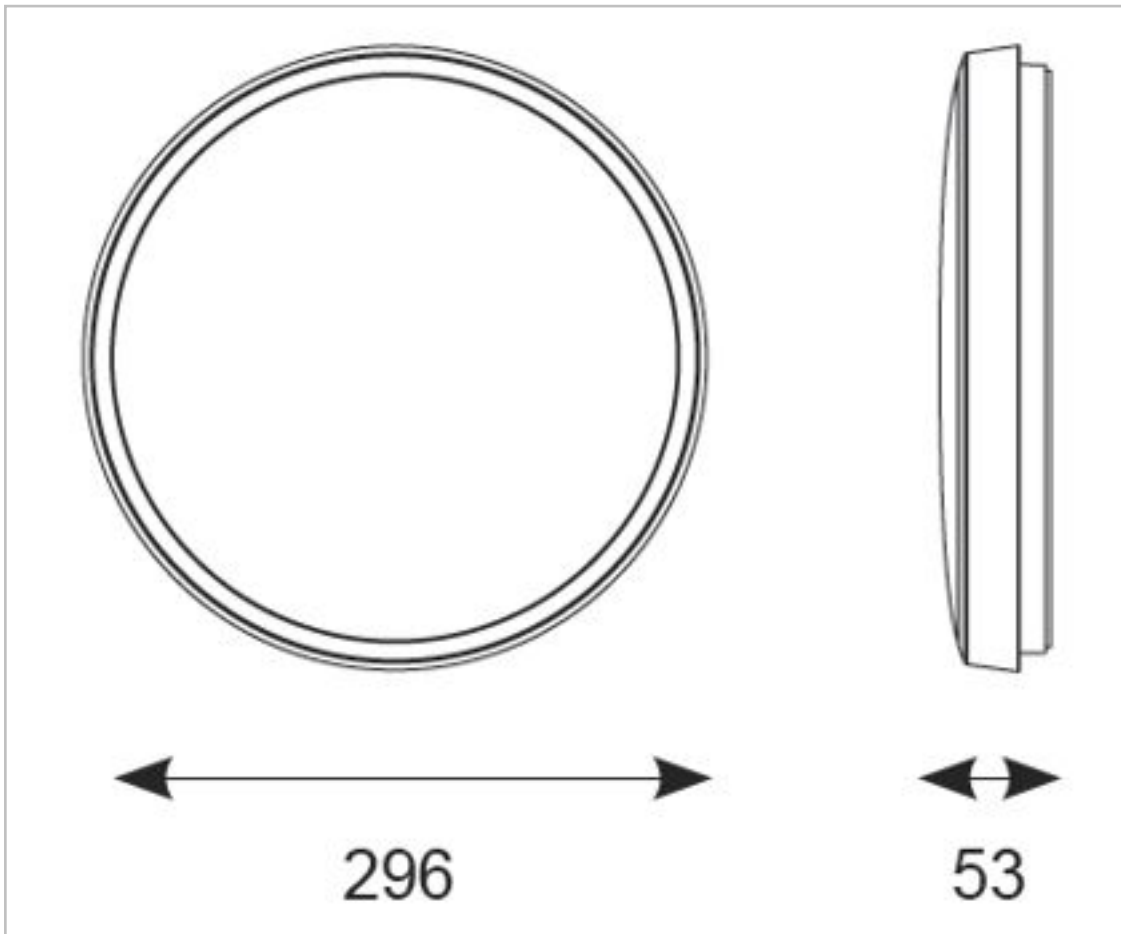

Max. system power	18 W
Rated luminous flux acc. IEC 62722-2-1	1551 lm
Colour of light	White
Colour rendering index CRI	80-89

Datasheet generated from <https://www.electrika.com> last updated Monday, March 4, 2019 10:34:14 AM