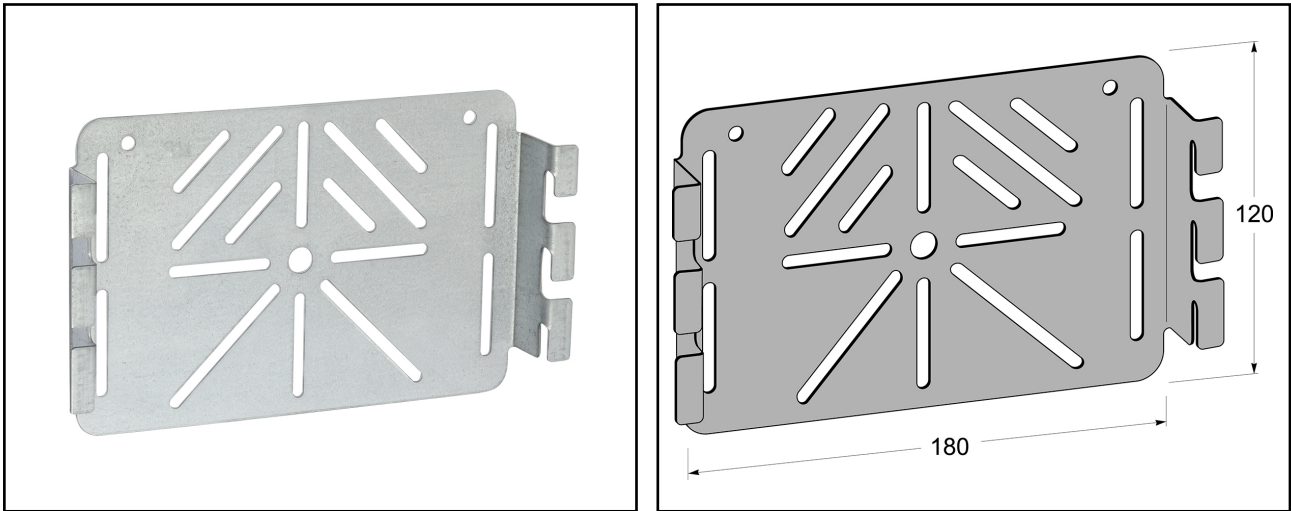

Mounting plate perforated 180x120 mm

Mounting plate for fitting boxes and socket outlets, etc. - perforated.

MP-no	GTIN	Dimension (LxBxH) mm	Weight kg	Surface	Max env. class	Pieces/ pack.
739S	7394333055893	206x120x28	0.28	Pre-galvanised sheet metal 20	C2	10