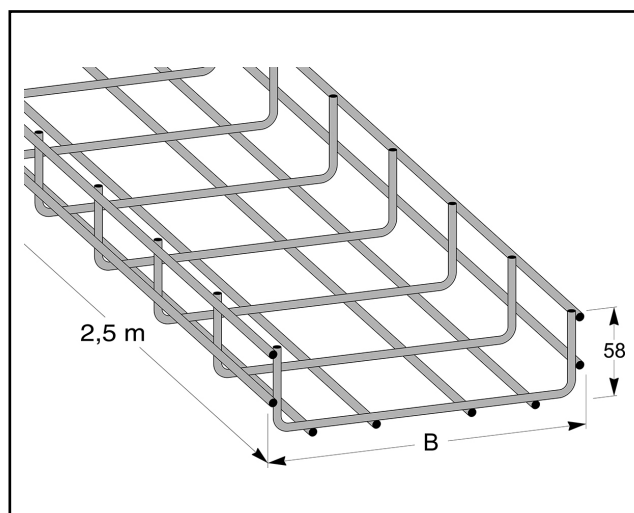

# Wire mesh tray 120 mm

Wire mesh tray in material Z4, for versatile installations. Ø 5 mm wire, length 2.5 m, height 58 mm. Several of the accessories are shared with the remainder of the MP range. Can be ordered in optional colour finish. Corrosivity class max C4.

MP-no	GTIN	Dimension (LxBxH) mm	Weight kg	Surface	Max env. class	Pieces/pack.
722Z4	7394333051093	2500x120x58	3.10	Z4	C4	6