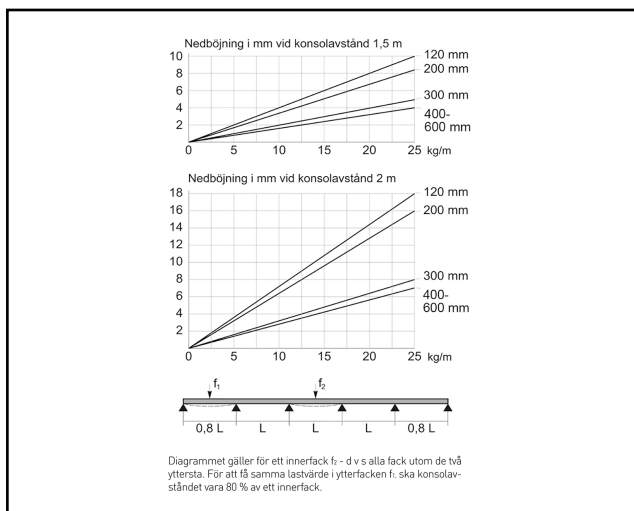

# Wire mesh tray 120 mm

Wire mesh tray in material Z4, for versatile installations. Ø 5 mm wire, length 2.5 m, height 58 mm. Several of the accessories are shared with the remainder of the MP range. Can be ordered in optional colour finish. Corrosivity class max C4.

MP-no	GTIN	Dimension (LxBxH) mm	Weight kg	Surface	Max env. class	Pieces/pack.
722Z4	7394333051093	2500x120x58	3.10	Z4	C4	6