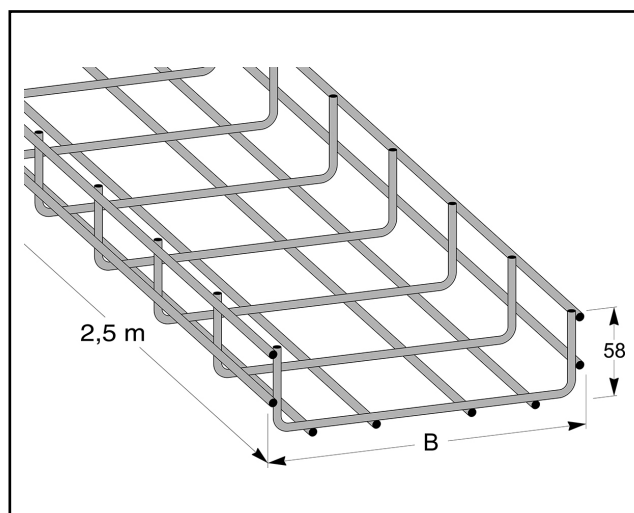

Wire mesh tray 55 mm

Wire mesh tray in material Z4, for versatile installations. Ø 4 mm wire, length 2.5 m, height 58 mm. Several of the accessories are shared with the remainder of the MP range. Can be ordered in optional colour finish. Corrosivity class max C4.

MP-no	GTIN	Dimension (LxBxH) mm	Weight kg	Surface	Max env. class	Pieces/pack.
719Z4	7394333049472	2500x55x58	1.83	Z4	C4	6