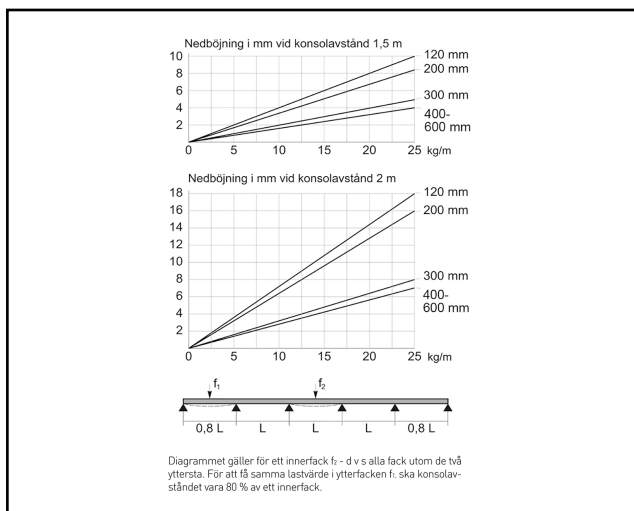

Wire mesh tray 55 mm

Wire mesh tray in material Z4, for versatile installations. Ø 4 mm wire, length 2.5 m, height 58 mm. Several of the accessories are shared with the remainder of the MP range. Can be ordered in optional colour finish. Corrosivity class max C4.

MP-no	GTIN	Dimension (LxBxH) mm	Weight kg	Surface	Max env. class	Pieces/pack.
719Z4	7394333049472	2500x55x58	1.83	Z4	C4	6