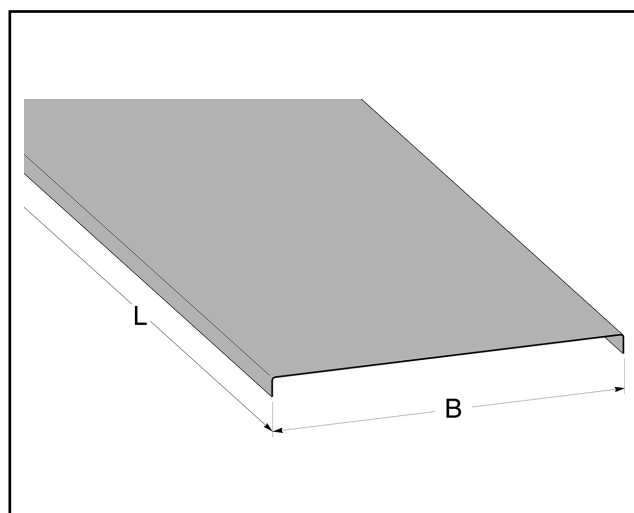

Cover 2 m 600 mm

Cover for cable ladders, cable trays/luminaire rails and wire mesh trays. (Cover clips - ordered separately).

MP-no	GTIN	Dimension (LxBxH) mm	Weight kg	Surface	Max env. class	Pieces/pack.
480S	7394333110493	2000x600x10	9.75	Pre-galvanised sheet metal 20	C2	2