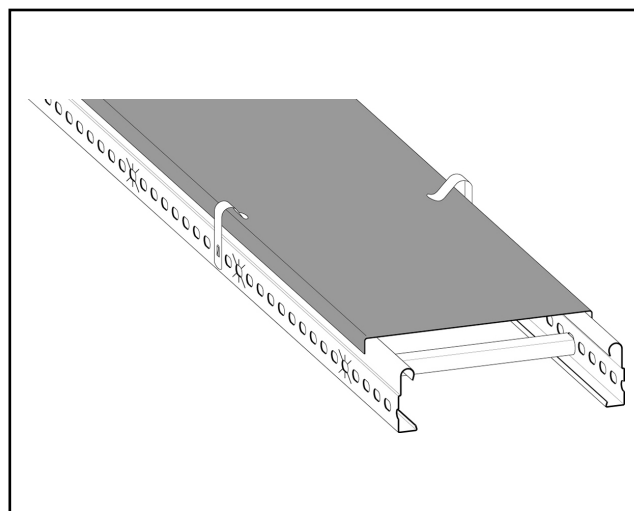

Cover 2 m 600 mm

Cover for cable ladders, cable trays/luminaire rails and wire mesh trays. (Cover clips - ordered separately).

MP-no	GTIN	Dimension (LxBxH) mm	Weight kg	Surface	Max env. class	Pieces/pack.
480S	7394333110493	2000x600x10	9.75	Pre-galvanised sheet metal 20	C2	2