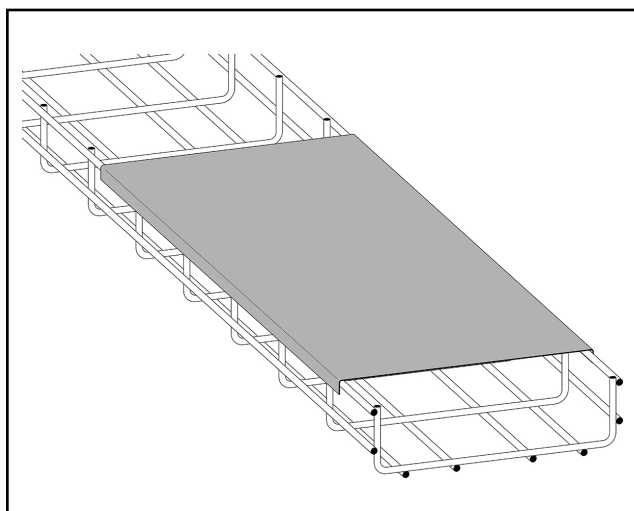

Cover 2 m 600 mm

Cover for cable ladders, cable trays/luminaire rails and wire mesh trays. (Cover clips - ordered separately).

MP-no	GTIN	Dimension (LxBxH) mm	Weight kg	Surface	Max env. class	Pieces/pack.
480S	7394333110493	2000x600x10	9.75	Pre-galvanised sheet metal 20	C2	2