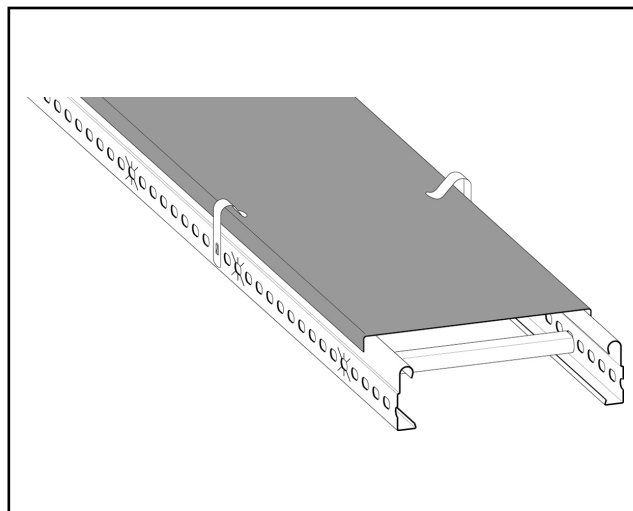

Cover 2 m 300 mm

Cover for cable ladders, cable trays/luminaire rails and wire mesh trays. (Cover clips - ordered separately).

MP-no	GTIN	Dimension (LxBxH) mm	Weight kg	Surface	Max env. class	Pieces/pack.
450S	7394333111469	2000x300x10	3.00	Pre-galvanised sheet metal 20	C2	2