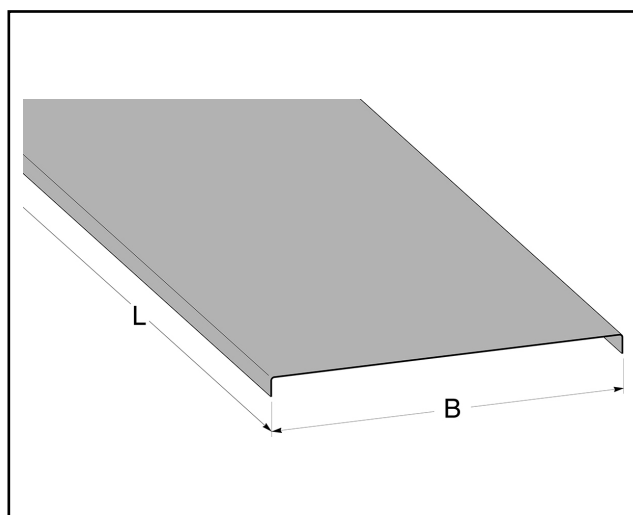

Cover 2 m 300 mm

Cover for cable ladders, cable trays/luminaire rails and wire mesh trays. (Cover clips - ordered separately).

MP-no	GTIN	Dimension (LxBxH) mm	Weight kg	Surface	Max env. class	Pieces/pack.
450S	7394333111469	2000x300x10	3.00	Pre-galvanised sheet metal 20	C2	2