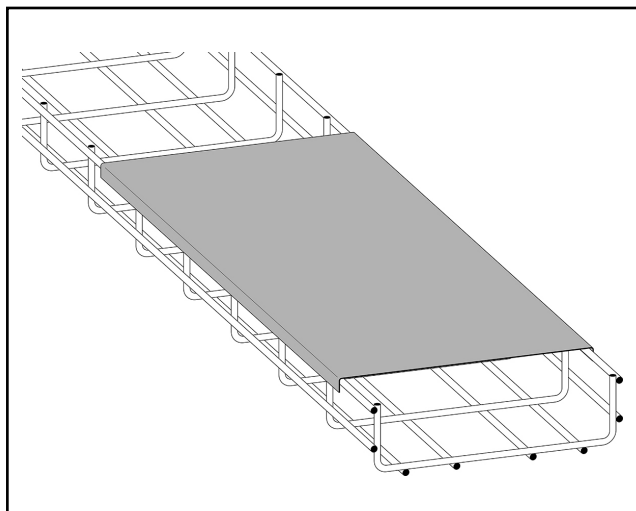

Cover 2 m 300 mm

Cover for cable ladders, cable trays/luminaire rails and wire mesh trays. (Cover clips - ordered separately).

MP-no	GTIN	Dimension (LxBxH) mm	Weight kg	Surface	Max env. class	Pieces/pack.
450S	7394333111469	2000x300x10	3.00	Pre-galvanised sheet metal 20	C2	2