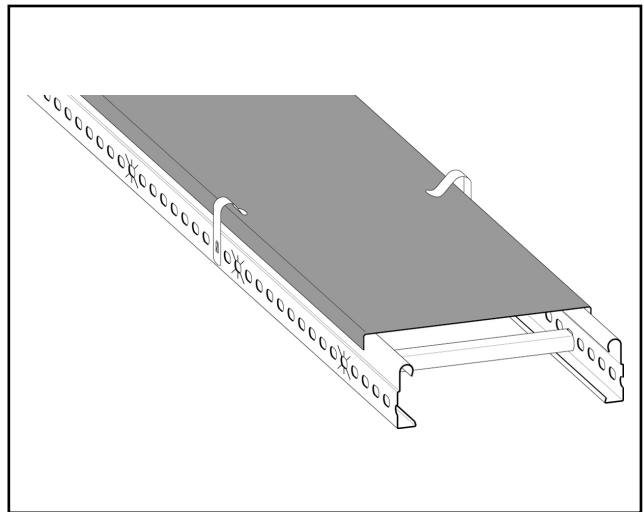

Cover 3 m 200 mm

Cover for cable ladders, cable trays/luminaire rails and wire mesh trays. (Cover clips - ordered separately).

MP-no	GTIN	Dimension (LxBxH) mm	Weight kg	Surface	Max env. class	Pieces/pack.
440S	7394333109695	3000x200x10	5.30	Pre-galvanised sheet metal 20	C2	2