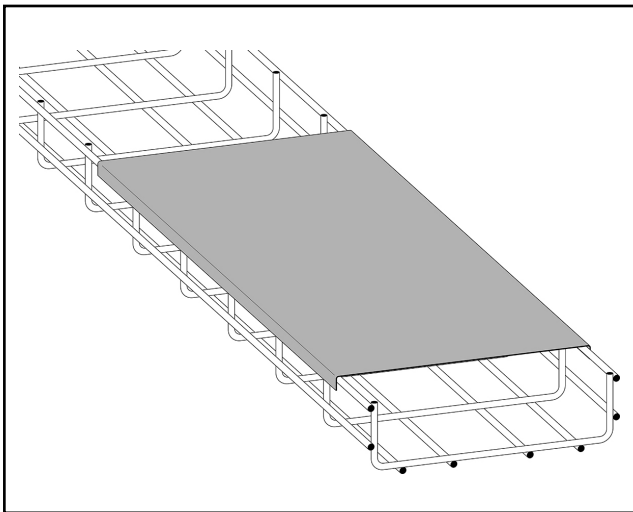

Cover 3 m 200 mm

Cover for cable ladders, cable trays/luminaire rails and wire mesh trays. (Cover clips - ordered separately).

MP-no	GTIN	Dimension (LxBxH) mm	Weight kg	Surface	Max env. class	Pieces/pack.
440S	7394333109695	3000x200x10	5.30	Pre-galvanised sheet metal 20	C2	2