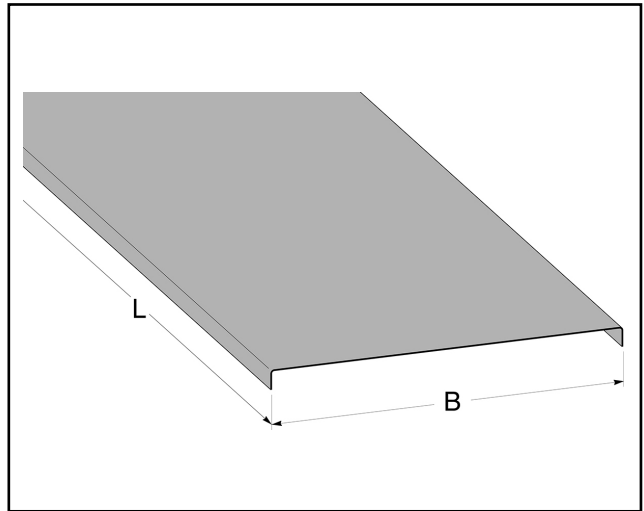

Cover 3 m 200 mm

Cover for cable ladders, cable trays/luminaire rails and wire mesh trays. (Cover clips - ordered separately).

MP-no	GTIN	Dimension (LxBxH) mm	Weight kg	Surface	Max env. class	Pieces/pack.
440S	7394333109695	3000x200x10	5.30	Pre-galvanised sheet metal 20	C2	2