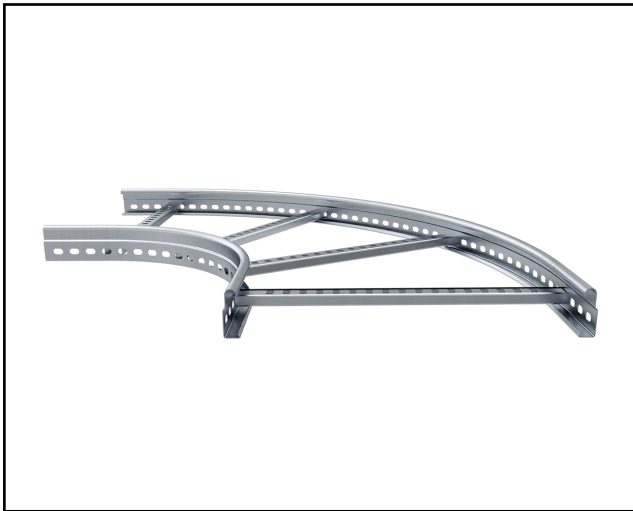

Flat elbow ladder 400 mm

Use four splices MP-107 per junction. Outer corner made to order.

MP-no	GTIN	Dimension (LxBxH) mm	Weight kg	Surface	Max env. class	Pieces/ pack.
124S	7394333016221	730x730x56	2.56	Pre-galvanised sheet metal 20	C2	