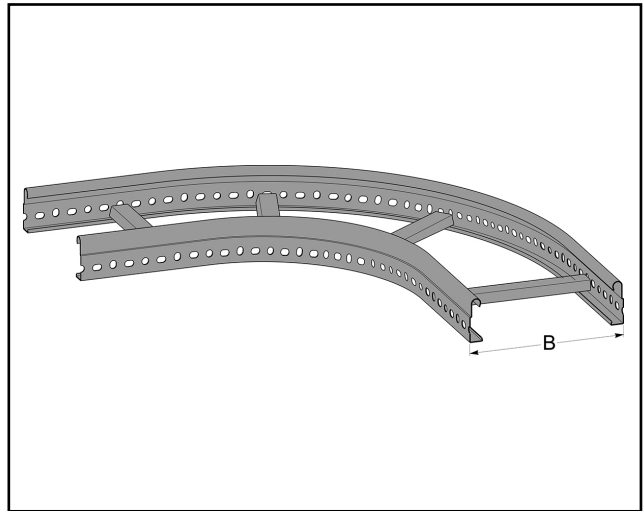

Flat elbow ladder 400 mm

Use four splices MP-107 per junction. Outer corner made to order.

MP-no	GTIN	Dimension (LxBxH) mm	Weight kg	Surface	Max env. class	Pieces/ pack.
124S	7394333016221	730x730x56	2.56	Pre-galvanised sheet metal 20	C2	