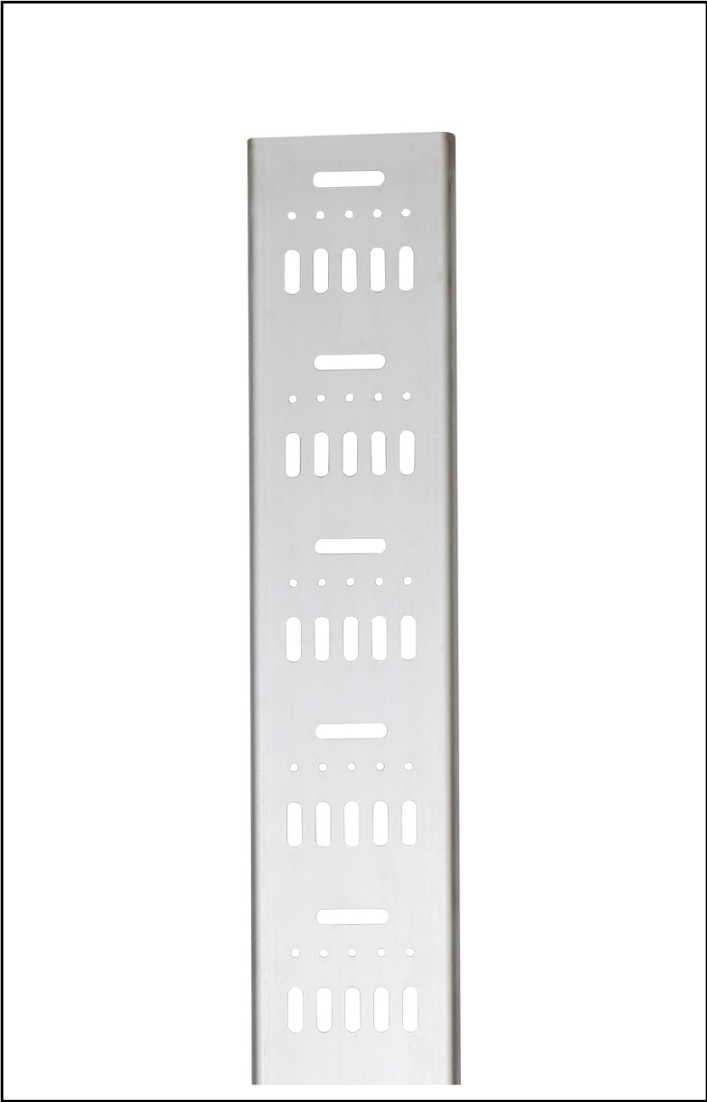

Mounting profile 2 m RF 88 mm

Perforated mounting profile with holes for clamping cables.

MP-no	GTIN	Dimension (LxBxH) mm	Weight kg	Surface	Max env. class	Pieces/ pack.
6675-33	7394333401690	2000x88x11	2.30	Stainless 304	C5-I	