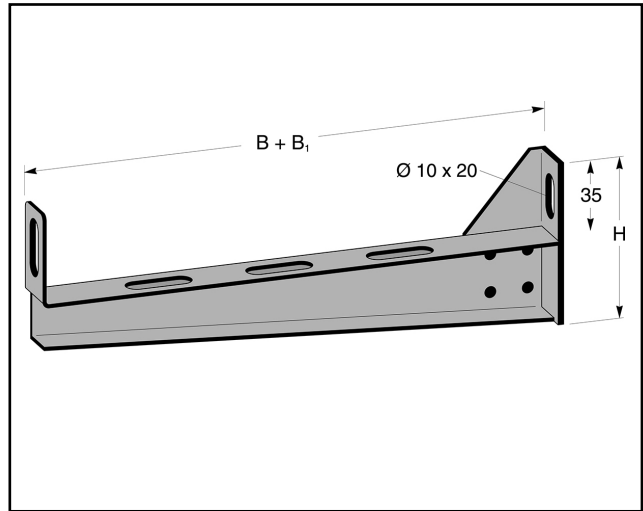

Lightweight cantilever arm 500 mm

Lightweight cantilever arm for ladders and wire mesh trays with width 500 mm. Maximum load 150 kg.

MP-no	GTIN	Dimension (LxBxH) mm	Weight kg	Surface	Max env. class	Pieces/pack.
756S	7394333055527	552x42x145	1.20	Pre-galvanised sheet metal 20	C2	