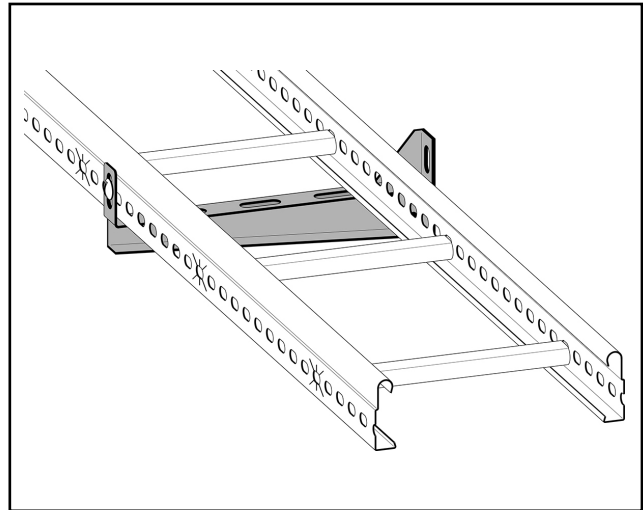

Lightweight cantilever arm 500 mm

Lightweight cantilever arm for ladders and wire mesh trays with width 500 mm. Maximum load 150 kg.

MP-no	GTIN	Dimension (LxBxH) mm	Weight kg	Surface	Max env. class	Pieces/pack.
756S	7394333055527	552x42x145	1.20	Pre-galvanised sheet metal 20	C2	