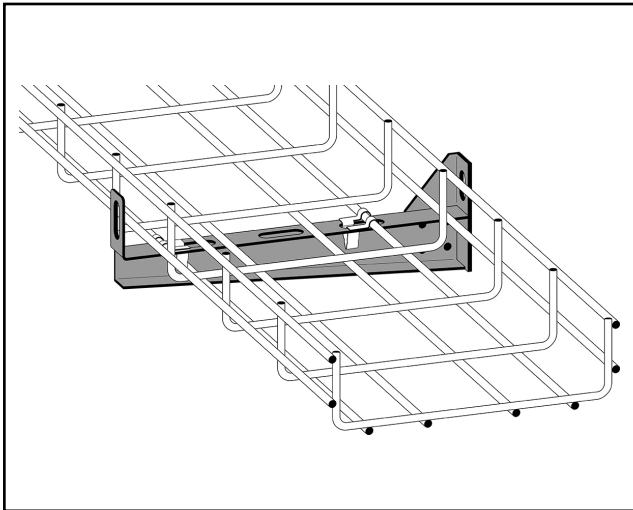

Lightweight cantilever arm 500 mm

Lightweight cantilever arm for ladders and wire mesh trays with width 500 mm. Maximum load 150 kg.

MP-no	GTIN	Dimension (LxBxH) mm	Weight kg	Surface	Max env. class	Pieces/pack.
756S	7394333055527	552x42x145	1.20	Pre-galvanised sheet metal 20	C2	