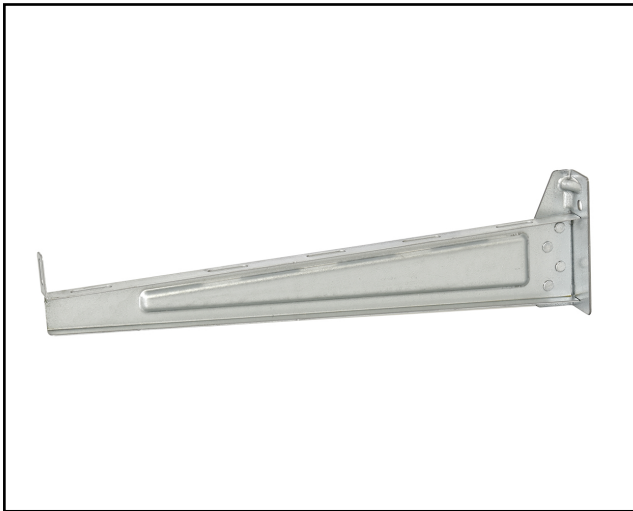

Lightweight cantilever arm 500 mm

Lightweight cantilever arm for ladders and wire mesh trays with width 500 mm. Maximum load 150 kg.

MP-no	GTIN	Dimension (LxBxH) mm	Weight kg	Surface	Max env. class	Pieces/pack.
756S	7394333055527	552x42x145	1.20	Pre-galvanised sheet metal 20	C2	