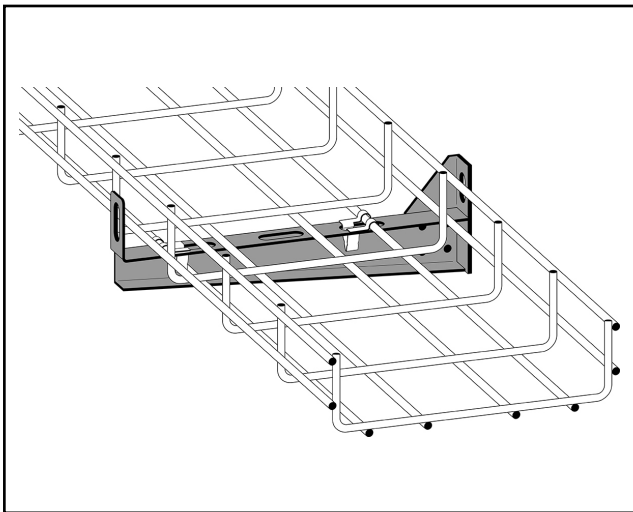

Lightweight cantilever arm 400 mm

For wall mounting or ceiling pendant. Suitable for cable ladders, cable trays/luminaire rails and wire mesh trays. Max load 150 kg. Ultimate failure load: greater than or equal to 1.7 times the maximum load.

MP-no	GTIN	Dimension (LxBxH) mm	Weight kg	Surface	Max env. class	Pieces/pack.
755R	7394333055473	444x40x90	0.40	Acid resistant 316L	C5-M	