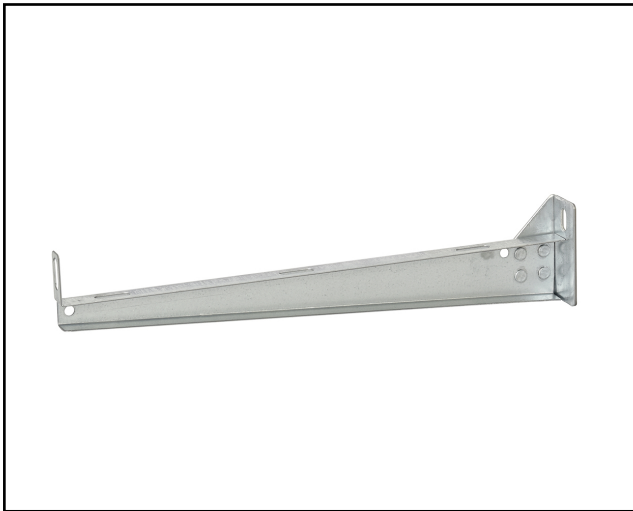

Lightweight cantilever arm 400 mm

For wall mounting or ceiling pendant. Suitable for cable ladders, cable trays/luminaire rails and wire mesh trays. Max load 150 kg. Ultimate failure load: greater than or equal to 1.7 times the maximum load.

MP-no	GTIN	Dimension (LxBxH) mm	Weight kg	Surface	Max env. class	Pieces/pack.
755R	7394333055473	444x40x90	0.40	Acid resistant 316L	C5-M	