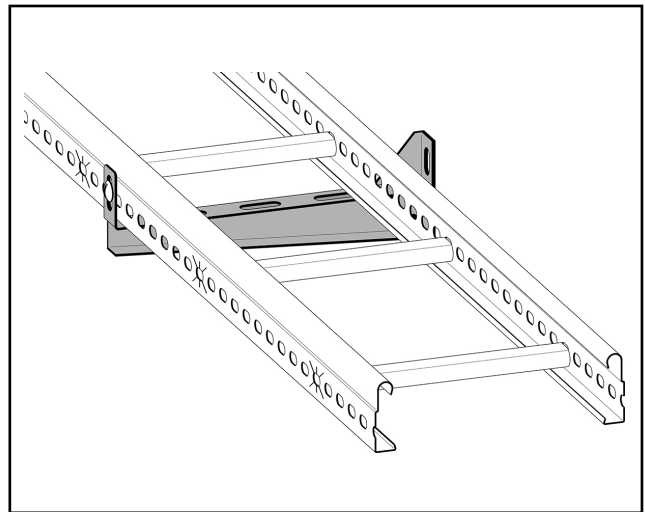

Lightweight cantilever arm 400 mm

For wall mounting or ceiling pendant. Suitable for cable ladders, cable trays/luminaire rails and wire mesh trays. Max load 150 kg. Ultimate failure load: greater than or equal to 1.7 times the maximum load.

MP-no	GTIN	Dimension (LxBxH) mm	Weight kg	Surface	Max env. class	Pieces/pack.
755R	7394333055473	444x40x90	0.40	Acid resistant 316L	C5-M	