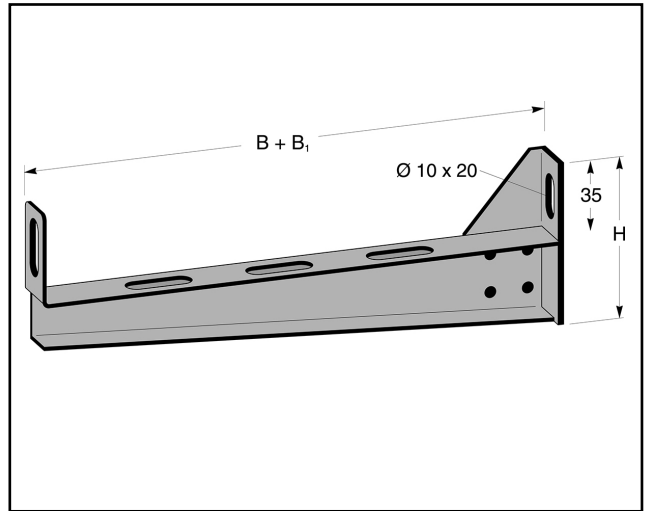

Lightweight cantilever arm 400 mm

For wall mounting or ceiling pendant. Suitable for cable ladders, cable trays/luminaire rails and wire mesh trays. Max load 150 kg. Ultimate failure load: greater than or equal to 1.7 times the maximum load.

MP-no	GTIN	Dimension (LxBxH) mm	Weight kg	Surface	Max env. class	Pieces/pack.
755R	7394333055473	444x40x90	0.40	Acid resistant 316L	C5-M	