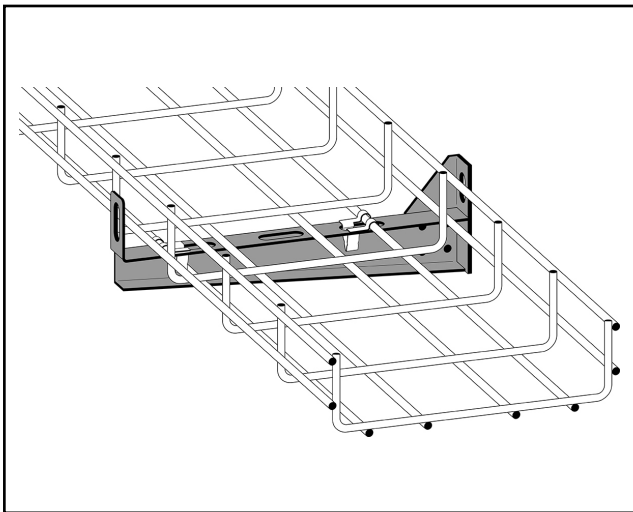

Lightweight cantilever arm 300 mm

For wall mounting or ceiling pendant. Suitable for cable ladders, cable trays/luminaire rails and wire mesh trays. Max load 150 kg. Ultimate failure load: greater than or equal to 1.7 times the maximum load.

MP-no	GTIN	Dimension (LxBxH) mm	Weight kg	Surface	Max env. class	Pieces/pack.
754R	7394333055183	344x40x90	0.35	Acid resistant 316L	C5-M	