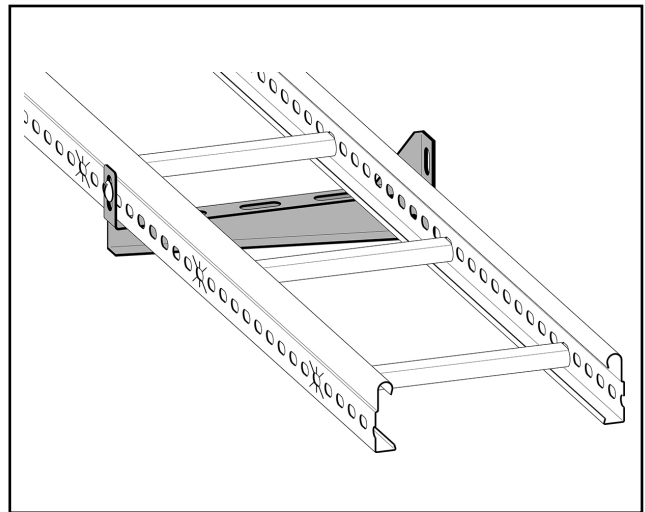

Lightweight cantilever arm 300 mm

For wall mounting or ceiling pendant. Suitable for cable ladders, cable trays/luminaire rails and wire mesh trays. Max load 150 kg. Ultimate failure load: greater than or equal to 1.7 times the maximum load.

MP-no	GTIN	Dimension (LxBxH) mm	Weight kg	Surface	Max env. class	Pieces/pack.
754R	7394333055183	344x40x90	0.35	Acid resistant 316L	C5-M	