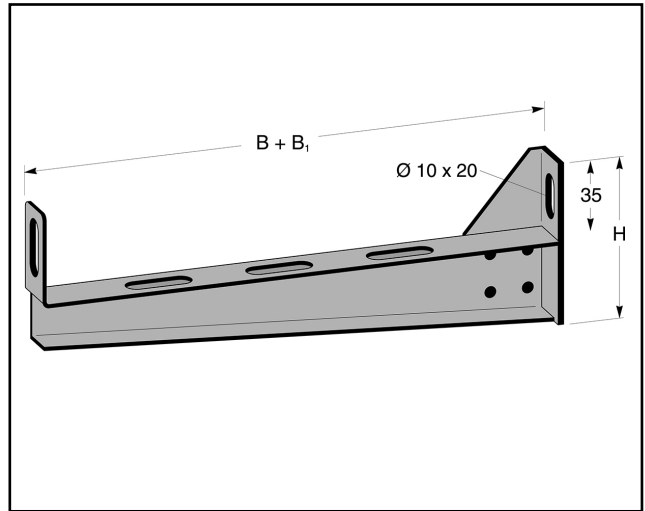

Lightweight cantilever arm 300 mm

For wall mounting or ceiling pendant. Suitable for cable ladders, cable trays/luminaire rails and wire mesh trays. Max load 150 kg. Ultimate failure load: greater than or equal to 1.7 times the maximum load.

MP-no	GTIN	Dimension (LxBxH) mm	Weight kg	Surface	Max env. class	Pieces/pack.
754R	7394333055183	344x40x90	0.35	Acid resistant 316L	C5-M	