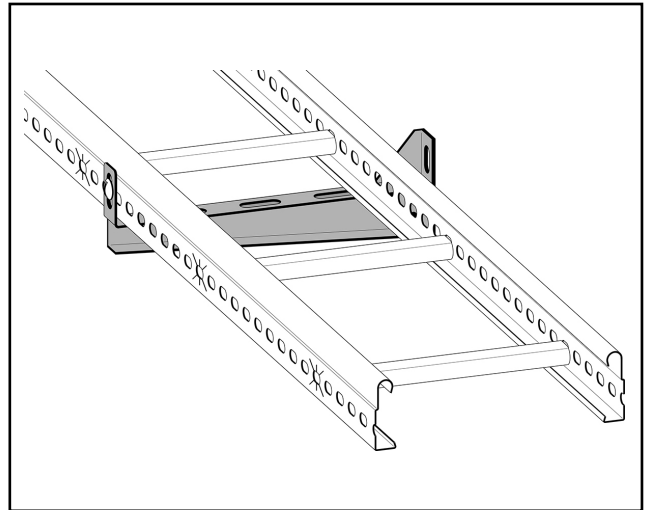

Lightweight cantilever arm 200 mm

For wall mounting or ceiling pendant. Suitable for cable ladders, cable trays/luminaire rails and wire mesh trays. Max load 150 kg. Ultimate failure load: greater than or equal to 1.7 times the maximum load.

MP-no	GTIN	Dimension (LxBxH) mm	Weight kg	Surface	Max env. class	Pieces/pack.
753R	7394333054827	244x41x76	0.30	Acid resistant 316L	C5-M	