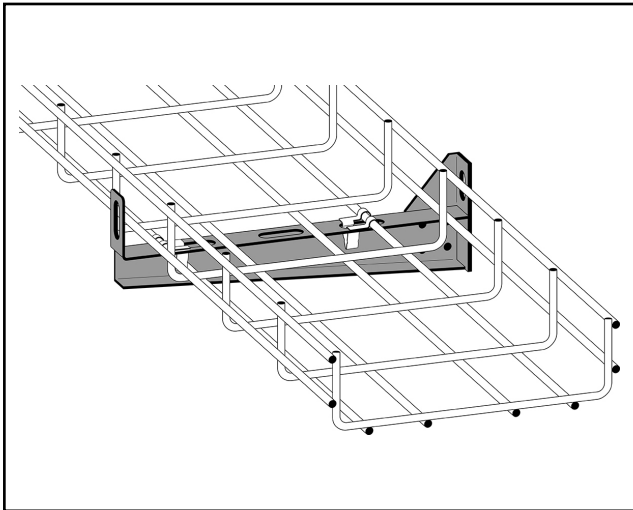

Lightweight cantilever arm 200 mm

For wall mounting or ceiling pendant. Suitable for cable ladders, cable trays/luminaire rails and wire mesh trays. Max load 150 kg. Ultimate failure load: greater than or equal to 1.7 times the maximum load.

MP-no	GTIN	Dimension (LxBxH) mm	Weight kg	Surface	Max env. class	Pieces/pack.
753R	7394333054827	244x41x76	0.30	Acid resistant 316L	C5-M	