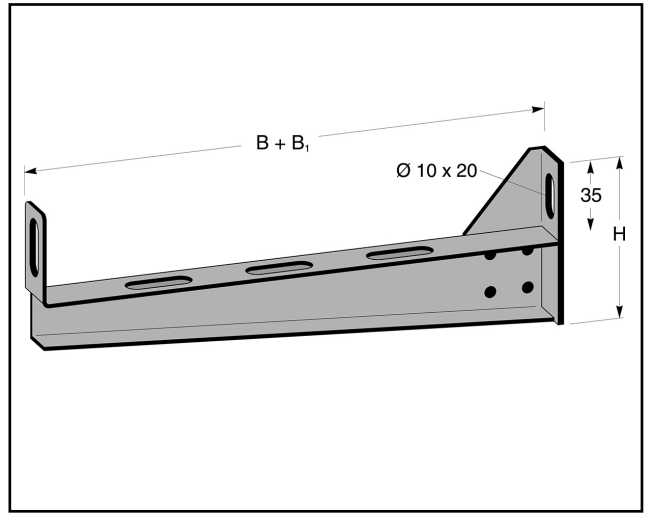

Lightweight cantilever arm 200 mm

For wall mounting or ceiling pendant. Suitable for cable ladders, cable trays/luminaire rails and wire mesh trays. Max load 150 kg. Ultimate failure load: greater than or equal to 1.7 times the maximum load.

MP-no	GTIN	Dimension (LxBxH) mm	Weight kg	Surface	Max env. class	Pieces/pack.
753R	7394333054827	244x41x76	0.30	Acid resistant 316L	C5-M	