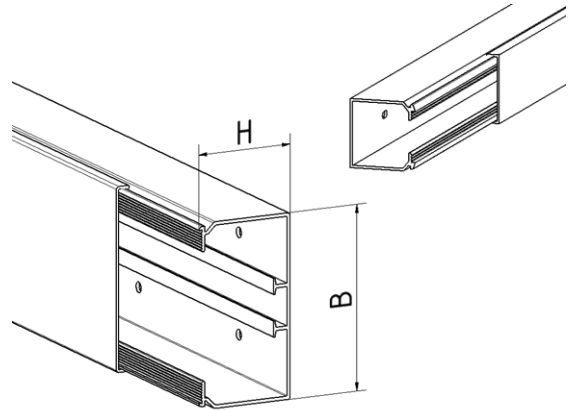

Data Sheet Installation Trunkings CK

Tested and certificated according to: DIN EN 50085-1 and DIN EN 50085-2-1

Stand: 05.2022

The installation trunkings of type CK are made of rigid PVC by extrusion.

Characteristic:

Material:	rigid-PVC; lead-, silicon- und cadmium-free (RoHS conform)		
Operation temperature:	static:	-20°C... +60°C	
	dynamic:	-5°C... +60°C	
working temperature:	>0°C		
fire behaviour:	hard to inflame according to	DIN 4102-1	Level B1
	self-extinguishing according to	UL94	V0
	Fire load:	5,2kW/kg	
Dielectric strength:	>30kV/mm		
UV resistance:	Hard PVC is conditionally UV-resistant to a certain extent, (colour changes due to UV- exposure cannot be ruled out)		
Colour:	RAL 9001 cream white RAL 9010 pure white RAL 9016 traffic white RAL 7035 light grey RAL 7016 anthracite grey RAL 8014 sepia brown		
Delivery length:	2000 mm with cover		

Special features:

- CK trunkings are equipped with cable clamps from 60x40 mm and floor profiles to accommodate dividers from 60x60 mm.
- For CK trunkings from 60x40 mm, molded parts are available for the following purposes Part with flexible opening angle available.
- Bottom perforations at a distance of 125 mm for fixing to fixed structure.
- Accessories and further information can be found at www.licatec.de

CK	Height (H)	IK-class	Available width (B)										
			20*	30*	40*	60*	100	110*	130*	150*	190*	230*	
	10	IK 06	20*										
	15	IK 06	15*	30*									
	18	IK 06	18*										
	25	IK 08	40*										
	30	IK 08	30*										
	40	IK 08	40*	60*	100								
	60	IK 08	60*	90*	110*	130*	150*	190*	230*				

*...VDE certificated