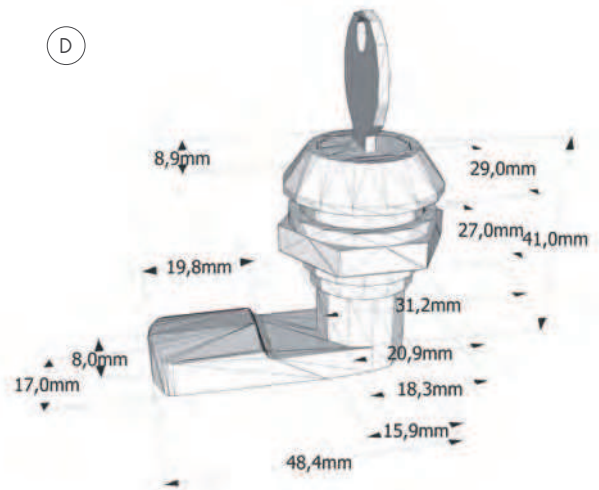

SAFYBOX BRES ACCESSORIES

22mm LOCKS WITH MECHANIZATION

Locks + key to place inside the BRES closet. All of them have a sealable thread mechanism. Request one unit for the BRES-325 model; for all others, 2 units per closet will be necessary

Code	Description		Weight - Kg
CCU-08	8 mm squared lock	(A)	0,05
CDB-10	Double bar lock (STANDARD)	(B)	0,04
CTR-11	11 mm triangular lock	(C)	0,04
CML-12	Lock with manual handle and key	(D)	0,07
LLD-10	Double bar key		0,01

⚠ The lock can also be used as handle when turned 90 degrees.

The key is standard model n.1333
Other key models can be requested.

-  CDB-10 Double bar 10 mm dim
-  CTR-11 Triangular 11 mm side
-  CCU-08 Squared 8 mm side
-  TPA-APM ALLEN brass male 5 mm
-  TPAC-APM Brass squared female 8 mm
-  TPAI-APM Brass hexagonal female 6 mm