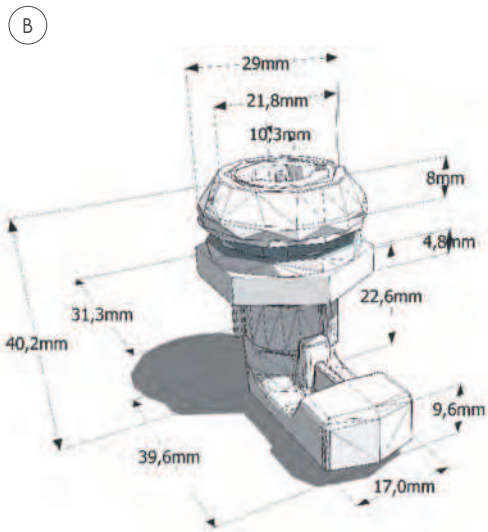

SAFYBOX BRES ACCESSORIES

22mm LOCKS WITH MECHANIZATION

Locks + key to place inside the BRES closet. All of them have a sealable thread mechanism. Request one unit for the BRES-325 model; for all others, 2 units per closet will be necessary

Code	Description		Weight - Kg
CCU-08	8 mm squared lock	(A)	0,05
CDB-10	Double bar lock (STANDARD)	(B)	0,04
CTR-11	11 mm triangular lock	(C)	0,04
CML-12	Lock with manual handle and key	(D)	0,07
LLD-10	Double bar key		0,01

⚠ The lock can also be used as handle when turned 90 degrees.

The key is standard model n.1333
Other key models can be requested.

-  CDB-10 Double bar 10 mm dim
-  CTR-11 Triangular 11 mm side
-  CCU-08 Squared 8 mm side
-  TPA-APM ALLEN brass male 5 mm
-  TPAC-APM Brass squared female 8 mm
-  TPAI-APM Brass hexagonal female 6 mm