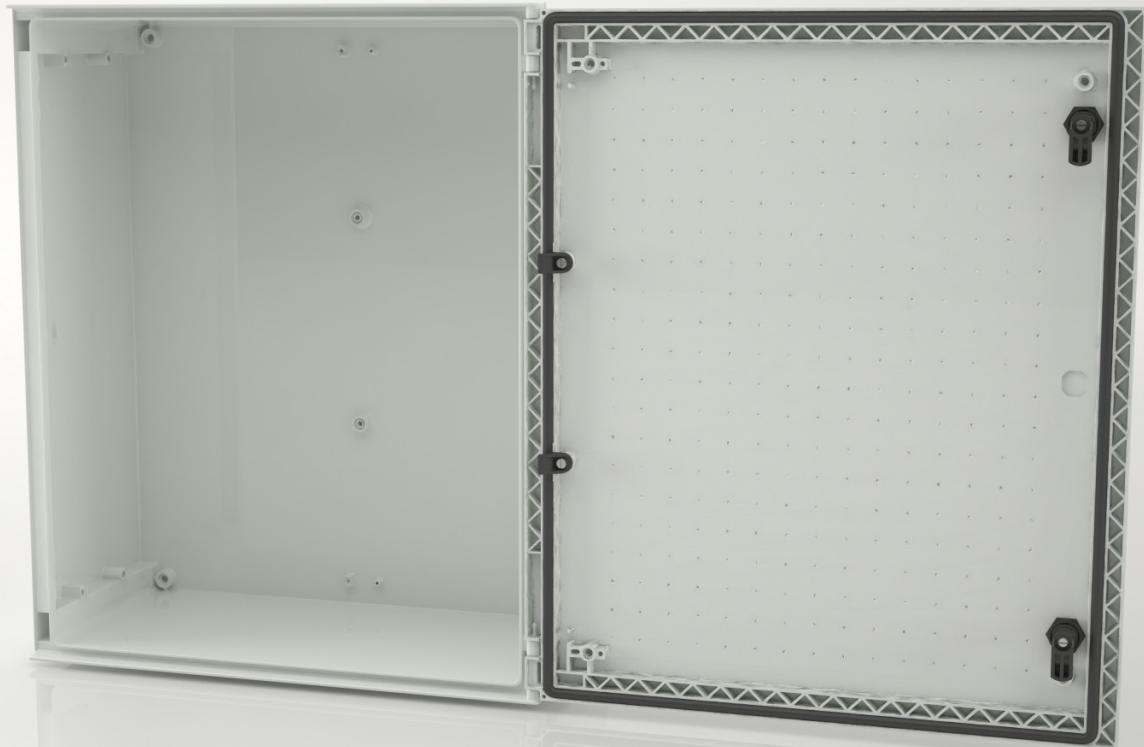

# MONOBLOCK INDUSTRIAL ENCLOSURE IP66 BRES-65

Polyester enclosure 600x 500 x230

### Characteristics:

- Compression molded boxes & cabinets made from fiberglass-reinforced polyester. Comes in color RAL 7035 Light Grey.
- Self-extinguishing materials according to glow wire tests at 960° C, following UNE-EN-60695-2-10 Standards (IEC 60695-2-10).
- Thermal Class Material according to EN-IEC-60085 Standards. IP-66 rated protection according to UNE EN 60529 Standards (IEC 60529).
- IK-10 impact resistance according to EN 50102 Standards (IEC 62262). Its new door design features an increased impact resistance.
- The door may be opened to 180°. It may be installed with a left or right sided opening orientation thanks to its reversible design. It features a double bar lock insert or, optionally, a triple-point, vandalism-resistant locking mechanism. Its lightweight properties allow an effortless installation.
- Customization options for color, machining, installation accessories, locks, and laser printing for company logos. Polyester or metallic mounting plates may be attached as well.
- Over 10 years of maintenance-free lifespan under standard environmental conditions.

#### Description

Empty standard enclosure colour light grey RAL 7035

#### Height x Width x Depth

600 x 500 x 230 mm