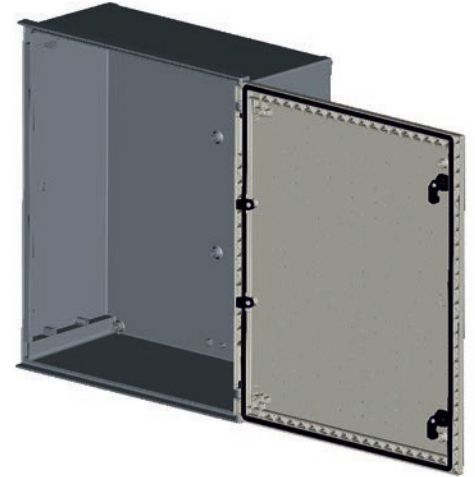

### Characteristics:

- Compression molded boxes & cabinets made from fiberglass-reinforced polyester. Comes in color RAL 7035 Light Grey.
- Self-extinguishing materials according to glow wire tests at 960° C, following UNE-EN-60695-2-10 Standards (IEC 60695-2-10).
- Thermal Class Material according to EN-IEC-60085 Standards. IP-66 rated protection according to UNE EN 60529 Standards (IEC 60529).
- IK-10 impact resistance according to EN 50102 Standards (IEC 62262). Its new door design features an increased impact resistance.
- The door may be opened to 180°. It may be installed with a left or right sided opening orientation thanks to its reversible design. It features a double bar lock insert or, optionally, a triple-point, vandalism-resistant locking mechanism. Its lightweight properties allow an effortless installation.
- Customization options for color, machining, installation accessories, locks, and laser printing for company logos. Polyester or metallic mounting plates may be attached as well.
- Over 10 years of maintenance-free lifespan under standard environmental conditions.

#### Height x Width x Depth

600 x 500 x 230 mm

# MONOBLOCK INDUSTRIAL ENCLOSURE IP66 BRES-65

Polyester enclosure 600 x 500 x 230 mm