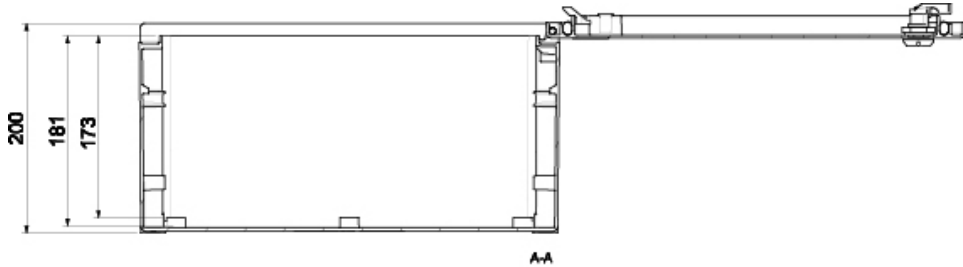

MONOBLOCK INDUSTRIAL ENCLOSURE IP66 BRES-54

Polyester enclosure 500x 400 x200

Safybox

Characteristics:

- Compression molded boxes & cabinets made from fiberglass-reinforced polyester. Comes in color RAL 7035 Light Grey.
- Self-extinguishing materials according to glow wire tests at 960° C, following UNE-EN-60695-2-10 Standards (IEC 60695-2-10).
- Thermal Class Material according to EN-IEC-60085 Standards. IP-66 rated protection according to UNE EN 60529 Standards (IEC 60529).
- IK-10 impact resistance according to EN 50102 Standards (IEC 62262). Its new door design features an increased impact resistance.
- The door may be opened to 180°. It may be installed with a left or right sided opening orientation thanks to its reversible design. It features a double bar lock insert or, optionally, a triple-point, vandalism-resistant locking mechanism. Its lightweight properties allow an effortless installation.
- Customization options for color, machining, installation accessories, locks, and laser printing for company logos. Polyester or metallic mounting plates may be attached as well.
- Over 10 years of maintenance-free lifespan under standard environmental conditions.

Code

BRES-54

Description

Empty standard enclosure colour light grey RAL 7035

Height x Width x Depth

500 x 400 x 200 mm

Weight

4,88 kg

MONOBLOCK INDUSTRIAL ENCLOSURE IP66 BRES-54

Polyester enclosure 500 x 400 x 200 mm

Packaging

43 Units per pallet 120 x 80 cm (Height 210 cm)

Maximum interior weight tolerance

Max weight 35 kg

Environmental performance