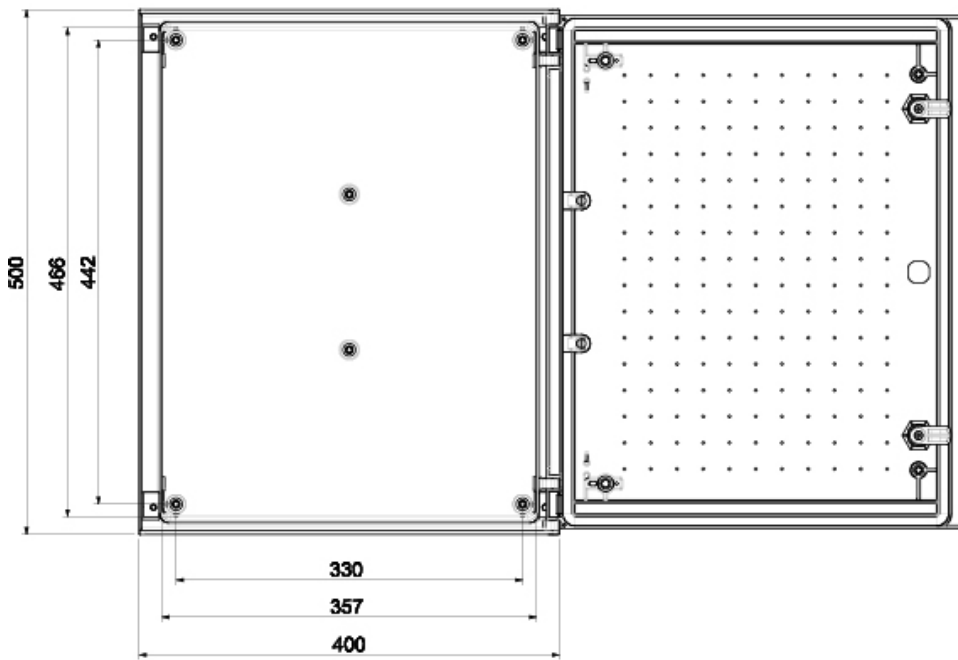

MONOBLOCK INDUSTRIAL ENCLOSURE IP66 BRES-54

Polyester enclosure 500x 400 x200

Safybox

Characteristics:

- Compression molded boxes & cabinets made from fiberglass-reinforced polyester. Comes in color RAL 7035 Light Grey.
- Self-extinguishing materials according to glow wire tests at 960° C, following UNE-EN-60695-2-10 Standards (IEC 60695-2-10).
- Thermal Class Material according to EN-IEC-60085 Standards. IP-66 rated protection according to UNE EN 60529 Standards (IEC 60529).
- IK-10 impact resistance according to EN 50102 Standards (IEC 62262). Its new door design features an increased impact resistance.
- The door may be opened to 180°. It may be installed with a left or right sided opening orientation thanks to its reversible design. It features a double bar lock insert or, optionally, a triple-point, vandalism-resistant locking mechanism. Its lightweight properties allow an effortless installation.
- Customization options for color, machining, installation accessories, locks, and laser printing for company logos. Polyester or metallic mounting plates may be attached as well.
- Over 10 years of maintenance-free lifespan under standard environmental conditions.

Code

BRES-54

Description

Empty standard enclosure colour light grey RAL 7035

Height x Width x Depth

500 x 400 x 200 mm

Weight

4,88 kg

MONOBLOCK INDUSTRIAL ENCLOSURE IP66 BRES-54

Polyester enclosure 500 x 400 x 200 mm

Packaging

43 Units per pallet 120 x 80 cm (Height 210 cm)

Maximum interior weight tolerance

Max weight 35 kg

Environmental performance