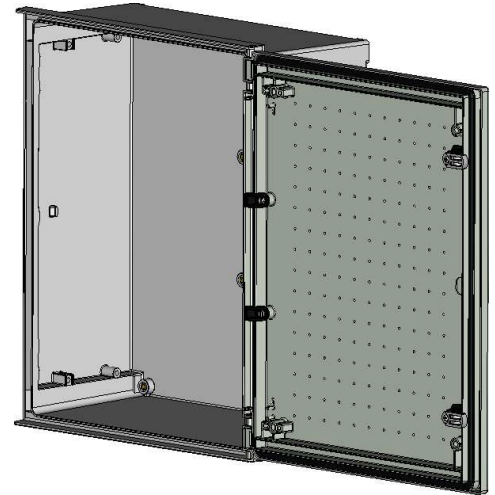

MONOBLOCK INDUSTRIAL ENCLOSURE IP66 BRES-54

Polyester enclosure 500x 400 x200

Safybox

Characteristics:

- Compression molded boxes & cabinets made from fiberglass-reinforced polyester. Comes in color RAL 7035 Light Grey.
- Self-extinguishing materials according to glow wire tests at 960° C, following UNE-EN-60695-2-10 Standards (IEC 60695-2-10).
- Thermal Class Material according to EN-IEC-60085 Standards. IP-66 rated protection according to UNE EN 60529 Standards (IEC 60529).
- IK-10 impact resistance according to EN 50102 Standards (IEC 62262). Its new door design features an increased impact resistance.
- The door may be opened to 180°. It may be installed with a left or right sided opening orientation thanks to its reversible design. It features a double bar lock insert or, optionally, a triple-point, vandalism-resistant locking mechanism. Its lightweight properties allow an effortless installation.
- Customization options for color, machining, installation accessories, locks, and laser printing for company logos. Polyester or metallic mounting plates may be attached as well.
- Over 10 years of maintenance-free lifespan under standard environmental conditions.

Code

BRES-54

Description

Empty standard enclosure colour light grey RAL 7035

Height x Width x Depth

500 x 400 x 200 mm

Weight

4,88 kg

MONOBLOCK INDUSTRIAL ENCLOSURE IP66 BRES-54

Polyester enclosure 500 x 400 x 200 mm

Packaging

43 Units per pallet 120 x 80 cm (Height 210 cm)

Maximum interior weight tolerance

Max weight 35 kg

Environmental performance