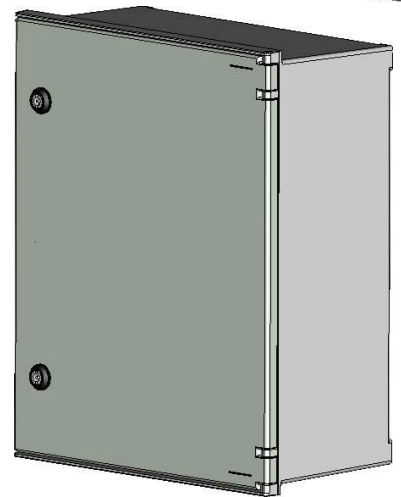

MONOBLOCK INDUSTRIAL ENCLOSURE IP66 BRES-54

Polyester enclosure 500x 400 x200

Safybox

Characteristics:

- Compression molded boxes & cabinets made from fiberglass-reinforced polyester. Comes in color RAL 7035 Light Grey.
- Self-extinguishing materials according to glow wire tests at 960° C, following UNE-EN-60695-2-10 Standards (IEC 60695-2-10).
- Thermal Class Material according to EN-IEC-60085 Standards. IP-66 rated protection according to UNE EN 60529 Standards (IEC 60529).
- IK-10 impact resistance according to EN 50102 Standards (IEC 62262). Its new door design features an increased impact resistance.
- The door may be opened to 180°. It may be installed with a left or right sided opening orientation thanks to its reversible design. It features a double bar lock insert or, optionally, a triple-point, vandalism-resistant locking mechanism. Its lightweight properties allow an effortless installation.
- Customization options for color, machining, installation accessories, locks, and laser printing for company logos. Polyester or metallic mounting plates may be attached as well.
- Over 10 years of maintenance-free lifespan under standard environmental conditions.

Code

BRES-54

Description

Empty standard enclosure colour light grey RAL 7035

Height x Width x Depth

500 x 400 x 200 mm

Weight

4,88 kg

MONOBLOCK INDUSTRIAL ENCLOSURE IP66 BRES-54

Polyester enclosure 500 x 400 x 200 mm

Packaging

43 Units per pallet 120 x 80 cm (Height 210 cm)

Maximum interior weight tolerance

Max weight 35 kg

Environmental performance