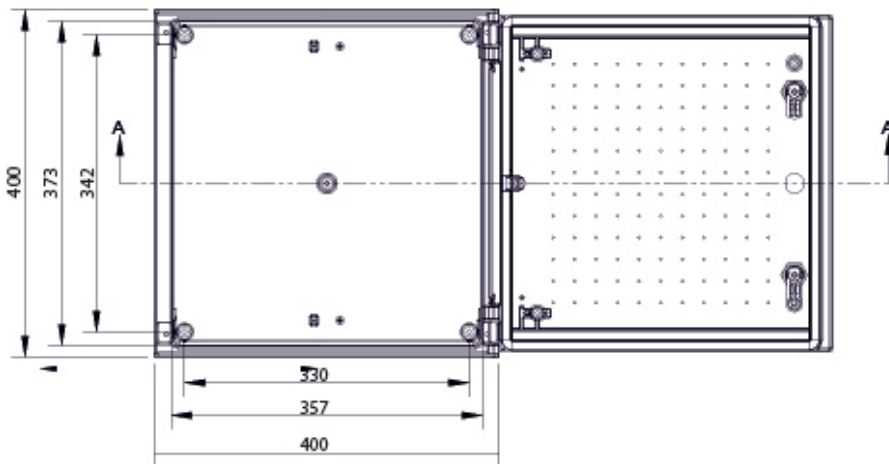

MONOBLOCK INDUSTRIAL ENCLOSURE IP66 BRES-44

Polyester enclosure 400x 400 x200

Safybox

Characteristics:

- Compression molded boxes & cabinets made from fiberglass-reinforced polyester. Comes in color RAL 7035 Light Grey.
- Self-extinguishing materials according to glow wire tests at 960° C, following UNE-EN-60695-2-10 Standards (IEC 60695-2-10).
- Thermal Class Material according to EN-IEC-60085 Standards. IP-66 rated protection according to UNE EN 60529 Standards (IEC 60529).
- IK-10 impact resistance according to EN 50102 Standards (IEC 62262). Its new door design features an increased impact resistance.
- The door may be opened to 180°. It may be installed with a left or right sided opening orientation thanks to its reversible design. It features a double bar lock insert or, optionally, a triple-point, vandalism-resistant locking mechanism. Its lightweight properties allow an effortless installation.
- Customization options for color, machining, installation accessories, locks, and laser printing for company logos. Polyester or metallic mounting plates may be attached as well.
- Over 10 years of maintenance-free lifespan under standard environmental conditions.

Code

BRES-44

Description

Empty standard enclosure colour light grey RAL 7035

Height x Width x Depth

400 x 400 x 200 mm

Weight

4,01 kg

MONOBLOCK INDUSTRIAL ENCLOSURE IP66 BRES-44

Polyester enclosure 400 x 400 x 200 mm

Packaging

54 Units per pallet 120 x 80 cm (Height 220 cm)

Maximum interior weight tolerance

Max weight 25 kg

Environmental performance