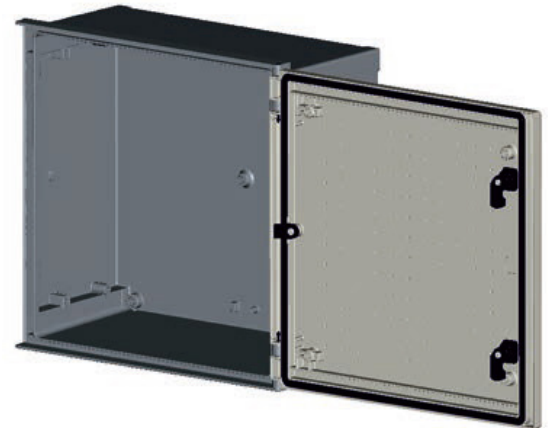

MONOBLOCK INDUSTRIAL ENCLOSURE IP66 BRES-44

Polyester enclosure 400x 400 x200

Safybox

Characteristics:

- Compression molded boxes & cabinets made from fiberglass-reinforced polyester. Comes in color RAL 7035 Light Grey.
- Self-extinguishing materials according to glow wire tests at 960° C, following UNE-EN-60695-2-10 Standards (IEC 60695-2-10).
- Thermal Class Material according to EN-IEC-60085 Standards. IP-66 rated protection according to UNE EN 60529 Standards (IEC 60529).
- IK-10 impact resistance according to EN 50102 Standards (IEC 62262). Its new door design features an increased impact resistance.
- The door may be opened to 180°. It may be installed with a left or right sided opening orientation thanks to its reversible design. It features a double bar lock insert or, optionally, a triple-point, vandalism-resistant locking mechanism. Its lightweight properties allow an effortless installation.
- Customization options for color, machining, installation accessories, locks, and laser printing for company logos. Polyester or metallic mounting plates may be attached as well.
- Over 10 years of maintenance-free lifespan under standard environmental conditions.

Code

BRES-44

Description

Empty standard enclosure colour light grey RAL 7035

Height x Width x Depth

400 x 400 x 200 mm

Weight

4,01 kg

MONOBLOCK INDUSTRIAL ENCLOSURE IP66 BRES-44

Polyester enclosure 400 x 400 x 200 mm

Packaging

54 Units per pallet 120 x 80 cm (Height 220 cm)

Maximum interior weight tolerance

Max weight 25 kg

Environmental performance