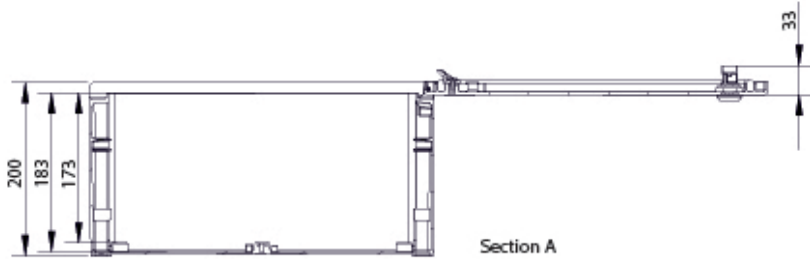

Code

BRES-44

Description

Empty standard enclosure colour light grey RAL 7035

Height x Width x Depth

400 x 400 x 200 mm

Weight

4,01 kg

MONOBLOCK INDUSTRIAL ENCLOSURE IP66 BRES-44

Polyester enclosure 400 x 400 x 200 mm

Packaging

54 Units per pallet 120 x 80 cm (Height 220 cm)

Maximum interior weight tolerance

Max weight 25 kg

Environmental performance

Minimum temperature	-30°C	IP water protection rating IEC-60529	IP66
Maximum temperature	70°C	IK impact rating IEC-62262	IK10

Electrical performance

Nominal tension on direct current up to:	1500
Nominal tension on alternating current up to:	1000
Maximum power dissipation $\Delta T=40^{\circ}C$ (wall installation)	72,6 W