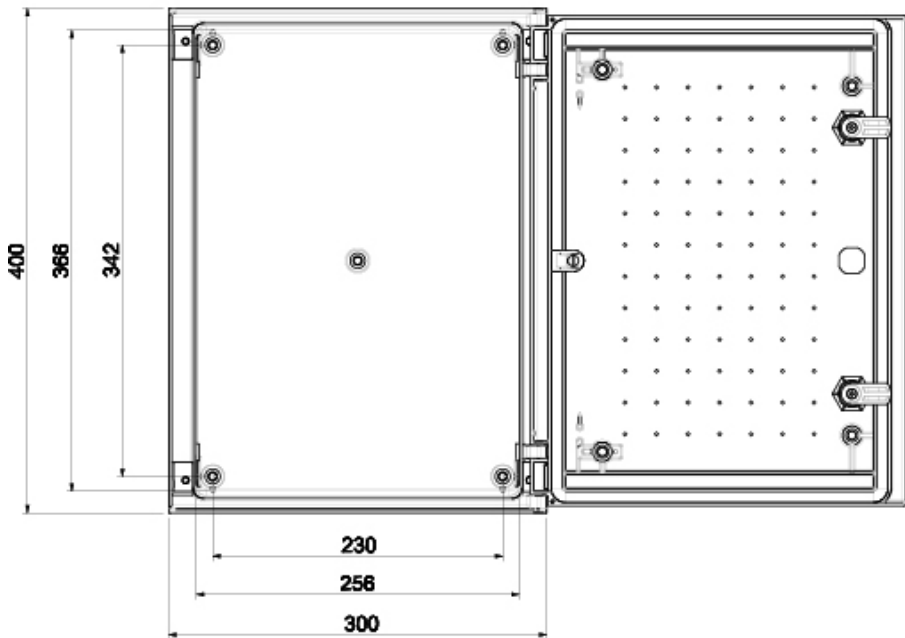

MONOBLOCK INDUSTRIAL ENCLOSURE IP66 BRES-43

Polyester enclosure 400x 300 x200

Safybox

Characteristics:

- Compression molded boxes & cabinets made from fiberglass-reinforced polyester. Comes in color RAL 7035 Light Grey.
- Self-extinguishing materials according to glow wire tests at 960° C, following UNE-EN-60695-2-10 Standards (IEC 60695-2-10).
- Thermal Class Material according to EN-IEC-60085 Standards. IP-66 rated protection according to UNE EN 60529 Standards (IEC 60529).
- IK-10 impact resistance according to EN 50102 Standards (IEC 62262). Its new door design features an increased impact resistance.
- The door may be opened to 180°. It may be installed with a left or right sided opening orientation thanks to its reversible design. It features a double bar lock insert or, optionally, a triple-point, vandalism-resistant locking mechanism. Its lightweight properties allow an effortless installation.
- Customization options for color, machining, installation accessories, locks, and laser printing for company logos. Polyester or metallic mounting plates may be attached as well.
- Over 10 years of maintenance-free lifespan under standard environmental conditions.

Code

BRES-43

Description

Empty standard enclosure colour light grey RAL 7035

Height x Width x Depth

400 x 300 x 200 mm

Weight

3,16 kg

MONOBLOCK INDUSTRIAL ENCLOSURE IP66 BRES-43

Polyester enclosure 400 x 300 x 200 mm

AA

Packaging

66 Units per pallet 120 x 80 cm (Height 220 cm)

Maximum interior weight tolerance

Max weight 18 kg

Environmental performance

Minimum temperature	-30°C	IP water protection rating IEC-60529	IP66
Maximum temperature	70°C	IK impact rating IEC-62262	IK10

Electrical performance

Nominal tension on direct current up to:	1500
Nominal tension on alternating current up to::	1000
Maximum power dissipation $\Delta T=40^{\circ}C$ (wall installation)	58,8 W