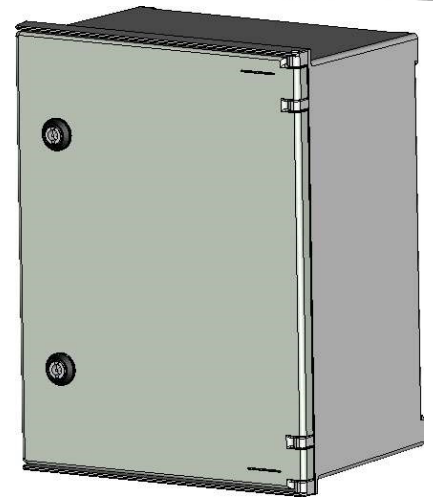

MONOBLOCK INDUSTRIAL ENCLOSURE IP66 BRES-43

Polyester enclosure 400x 300 x200

Safybox

Characteristics:

- Compression molded boxes & cabinets made from fiberglass-reinforced polyester. Comes in color RAL 7035 Light Grey.
- Self-extinguishing materials according to glow wire tests at 960° C, following UNE-EN-60695-2-10 Standards (IEC 60695-2-10).
- Thermal Class Material according to EN-IEC-60085 Standards. IP-66 rated protection according to UNE EN 60529 Standards (IEC 60529).
- IK-10 impact resistance according to EN 50102 Standards (IEC 62262). Its new door design features an increased impact resistance.
- The door may be opened to 180°. It may be installed with a left or right sided opening orientation thanks to its reversible design. It features a double bar lock insert or, optionally, a triple-point, vandalism-resistant locking mechanism. Its lightweight properties allow an effortless installation.
- Customization options for color, machining, installation accessories, locks, and laser printing for company logos. Polyester or metallic mounting plates may be attached as well.
- Over 10 years of maintenance-free lifespan under standard environmental conditions.

Code

BRES-43

Description

Empty standard enclosure colour light grey RAL 7035

Height x Width x Depth

400 x 300 x 200 mm

Weight

3,16 kg

MONOBLOCK INDUSTRIAL ENCLOSURE IP66 BRES-43

Polyester enclosure 400 x 300 x 200 mm

AA

Packaging

66 Units per pallet 120 x 80 cm (Height 220 cm)

Maximum interior weight tolerance

Max weight 18 kg

Environmental performance