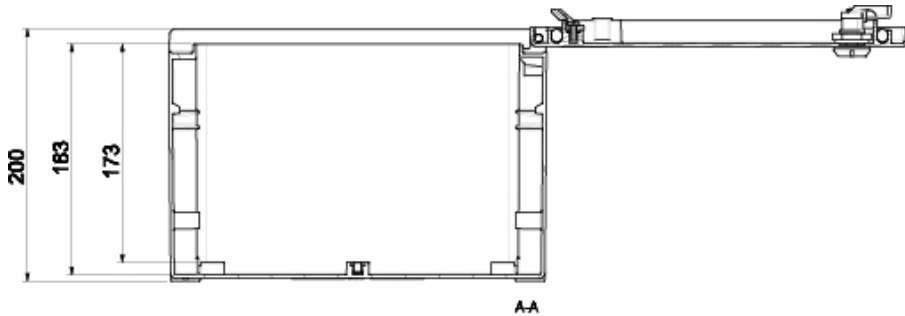

MONOBLOCK INDUSTRIAL ENCLOSURE IP66 BRES-43

Polyester enclosure 400x 300 x200

Safybox

Characteristics:

- Compression molded boxes & cabinets made from fiberglass-reinforced polyester. Comes in color RAL 7035 Light Grey.
- Self-extinguishing materials according to glow wire tests at 960° C, following UNE-EN-60695-2-10 Standards (IEC 60695-2-10).
- Thermal Class Material according to EN-IEC-60085 Standards. IP-66 rated protection according to UNE EN 60529 Standards (IEC 60529).
- IK-10 impact resistance according to EN 50102 Standards (IEC 62262). Its new door design features an increased impact resistance.
- The door may be opened to 180°. It may be installed with a left or right sided opening orientation thanks to its reversible design. It features a double bar lock insert or, optionally, a triple-point, vandalism-resistant locking mechanism. Its lightweight properties allow an effortless installation.
- Customization options for color, machining, installation accessories, locks, and laser printing for company logos. Polyester or metallic mounting plates may be attached as well.
- Over 10 years of maintenance-free lifespan under standard environmental conditions.

Code

BRES-43

Description

Empty standard enclosure colour light grey RAL 7035

Height x Width x Depth

400 x 300 x 200 mm

Weight

3,16 kg

MONOBLOCK INDUSTRIAL ENCLOSURE IP66 BRES-43

Polyester enclosure 400 x 300 x 200 mm

AA

Packaging

66 Units per pallet 120 x 80 cm (Height 220 cm)

Maximum interior weight tolerance

Max weight 18 kg

Environmental performance