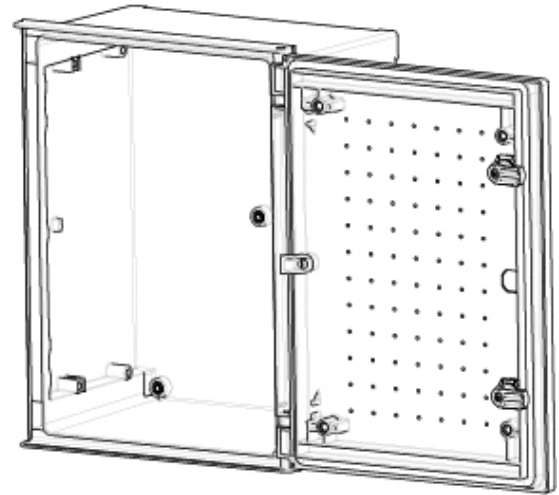

MONOBLOCK INDUSTRIAL ENCLOSURE IP66 BRES-43

Polyester enclosure 400x 300 x200

Safybox

Characteristics:

- Compression molded boxes & cabinets made from fiberglass-reinforced polyester. Comes in color RAL 7035 Light Grey.
- Self-extinguishing materials according to glow wire tests at 960° C, following UNE-EN-60695-2-10 Standards (IEC 60695-2-10).
- Thermal Class Material according to EN-IEC-60085 Standards. IP-66 rated protection according to UNE EN 60529 Standards (IEC 60529).
- IK-10 impact resistance according to EN 50102 Standards (IEC 62262). Its new door design features an increased impact resistance.
- The door may be opened to 180°. It may be installed with a left or right sided opening orientation thanks to its reversible design. It features a double bar lock insert or, optionally, a triple-point, vandalism-resistant locking mechanism. Its lightweight properties allow an effortless installation.
- Customization options for color, machining, installation accessories, locks, and laser printing for company logos. Polyester or metallic mounting plates may be attached as well.
- Over 10 years of maintenance-free lifespan under standard environmental conditions.

Code

BRES-43

Description

Empty standard enclosure colour light grey RAL 7035

Height x Width x Depth

400 x 300 x 200 mm

Weight

3,16 kg

MONOBLOCK INDUSTRIAL ENCLOSURE IP66 BRES-43

Polyester enclosure 400 x 300 x 200 mm

AA

Packaging

66 Units per pallet 120 x 80 cm (Height 220 cm)

Maximum interior weight tolerance

Max weight 18 kg

Environmental performance