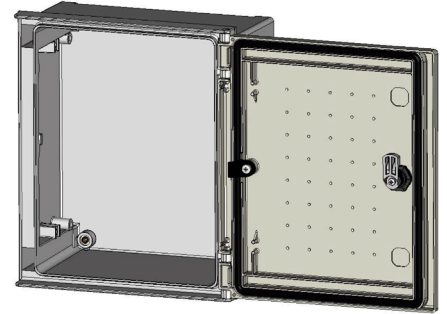

MONOBLOCK INDUSTRIAL ENCLOSURE IP66 BRES-325

Polyester enclosure 300x 250 x140

Safybox

Characteristics:

- Compression molded boxes & cabinets made from fiberglass-reinforced polyester. Comes in color RAL 7035 Light Grey.
- Self-extinguishing materials according to glow wire tests at 960° C, following UNE-EN-60695-2-10 Standards (IEC 60695-2-10).
- Thermal Class Material according to EN-IEC-60085 Standards. IP-66 rated protection according to UNE EN 60529 Standards (IEC 60529).
- IK-10 impact resistance according to EN 50102 Standards (IEC 62262). Its new door design features an increased impact resistance.
- The door may be opened to 180°. It may be installed with a left or right sided opening orientation thanks to its reversible design. It features a double bar lock insert or, optionally, a triple-point, vandalism-resistant locking mechanism. Its lightweight properties allow an effortless installation.
- Customization options for color, machining, installation accessories, locks, and laser printing for company logos. Polyester or metallic mounting plates may be attached as well.
- Over 10 years of maintenance-free lifespan under standard environmental conditions.

Code

BRES-325

Description

Empty standard enclosure colour light grey RAL 7035

Height x Width x Depth

300 x 250 x 140 mm

Weight

1,81 kg

MONOBLOCK INDUSTRIAL ENCLOSURE IP66 BRES-325

Polyester enclosure 300 x 250 x 140 mm

Packaging

132 Units per pallet 120 x 80 cm (Height 210 cm)

Maximum interior weight tolerance

Max weight 10 kg

Environmental performance