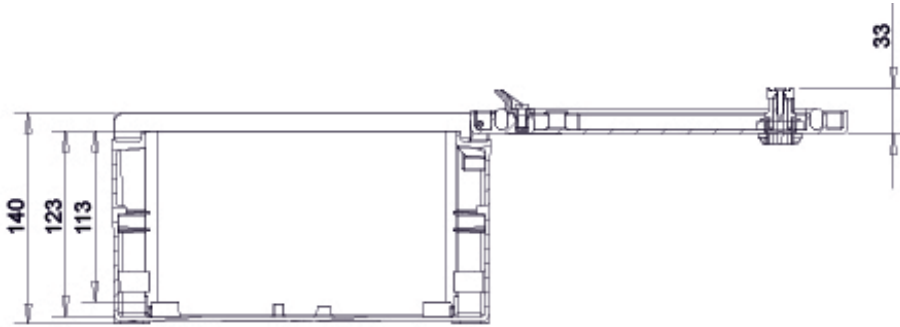

MONOBLOCK INDUSTRIAL ENCLOSURE IP66 BRES-325

Polyester enclosure 300x 250 x140

Safybox

Characteristics:

- Compression molded boxes & cabinets made from fiberglass-reinforced polyester. Comes in color RAL 7035 Light Grey.
- Self-extinguishing materials according to glow wire tests at 960° C, following UNE-EN-60695-2-10 Standards (IEC 60695-2-10).
- Thermal Class Material according to EN-IEC-60085 Standards. IP-66 rated protection according to UNE EN 60529 Standards (IEC 60529).
- IK-10 impact resistance according to EN 50102 Standards (IEC 62262). Its new door design features an increased impact resistance.
- The door may be opened to 180°. It may be installed with a left or right sided opening orientation thanks to its reversible design. It features a double bar lock insert or, optionally, a triple-point, vandalism-resistant locking mechanism. Its lightweight properties allow an effortless installation.
- Customization options for color, machining, installation accessories, locks, and laser printing for company logos. Polyester or metallic mounting plates may be attached as well.
- Over 10 years of maintenance-free lifespan under standard environmental conditions.

Code

BRES-325

Description

Empty standard enclosure colour light grey RAL 7035

Height x Width x Depth

300 x 250 x 140 mm

Weight

1,81 kg

MONOBLOCK INDUSTRIAL ENCLOSURE IP66 BRES-325

Polyester enclosure 300 x 250 x 140 mm

Packaging

132 Units per pallet 120 x 80 cm (Height 210 cm)

Maximum interior weight tolerance

Max weight 10 kg

Environmental performance

Minimum temperature	-30°C	IP water protection rating IEC-60529	IP66
Maximum temperature	70°C	IK impact rating IEC-62262	IK10

Electrical performance

Nominal tension on direct current up to:	1500
Nominal tension on alternating current up to:	1000
Maximum power dissipation $\Delta T=40^{\circ}C$ (wall installation)	36,2 W