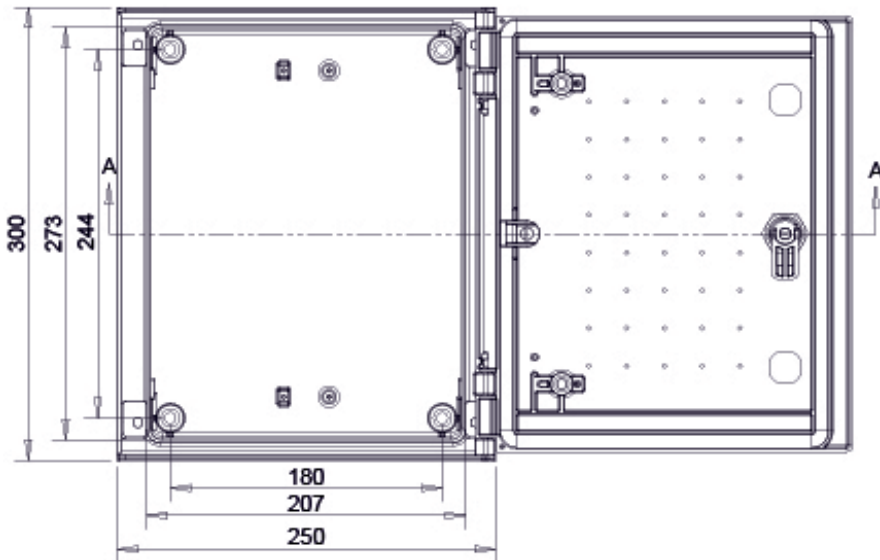

MONOBLOCK INDUSTRIAL ENCLOSURE IP66 BRES-325

Polyester enclosure 300x 250 x140

Safybox

Characteristics:

- Compression molded boxes & cabinets made from fiberglass-reinforced polyester. Comes in color RAL 7035 Light Grey.
- Self-extinguishing materials according to glow wire tests at 960° C, following UNE-EN-60695-2-10 Standards (IEC 60695-2-10).
- Thermal Class Material according to EN-IEC-60085 Standards. IP-66 rated protection according to UNE EN 60529 Standards (IEC 60529).
- IK-10 impact resistance according to EN 50102 Standards (IEC 62262). Its new door design features an increased impact resistance.
- The door may be opened to 180°. It may be installed with a left or right sided opening orientation thanks to its reversible design. It features a double bar lock insert or, optionally, a triple-point, vandalism-resistant locking mechanism. Its lightweight properties allow an effortless installation.
- Customization options for color, machining, installation accessories, locks, and laser printing for company logos. Polyester or metallic mounting plates may be attached as well.
- Over 10 years of maintenance-free lifespan under standard environmental conditions.

Code

BRES-325

Description

Empty standard enclosure colour light grey RAL 7035

Height x Width x Depth

300 x 250 x 140 mm

Weight

1,81 kg

MONOBLOCK INDUSTRIAL ENCLOSURE IP66 BRES-325

Polyester enclosure 300 x 250 x 140 mm

Packaging

132 Units per pallet 120 x 80 cm (Height 210 cm)

Maximum interior weight tolerance

Max weight 10 kg

Environmental performance