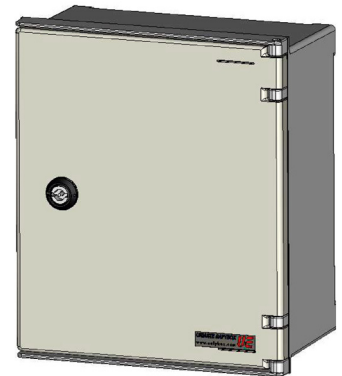

MONOBLOCK INDUSTRIAL ENCLOSURE IP66 BRES-325

Polyester enclosure 300x 250 x140

Safybox

Characteristics:

- Compression molded boxes & cabinets made from fiberglass-reinforced polyester. Comes in color RAL 7035 Light Grey.
- Self-extinguishing materials according to glow wire tests at 960° C, following UNE-EN-60695-2-10 Standards (IEC 60695-2-10).
- Thermal Class Material according to EN-IEC-60085 Standards. IP-66 rated protection according to UNE EN 60529 Standards (IEC 60529).
- IK-10 impact resistance according to EN 50102 Standards (IEC 62262). Its new door design features an increased impact resistance.
- The door may be opened to 180°. It may be installed with a left or right sided opening orientation thanks to its reversible design. It features a double bar lock insert or, optionally, a triple-point, vandalism-resistant locking mechanism. Its lightweight properties allow an effortless installation.
- Customization options for color, machining, installation accessories, locks, and laser printing for company logos. Polyester or metallic mounting plates may be attached as well.
- Over 10 years of maintenance-free lifespan under standard environmental conditions.

Code

BRES-325

Description

Empty standard enclosure colour light grey RAL 7035

Height x Width x Depth

300 x 250 x 140 mm

Weight

1,81 kg

MONOBLOCK INDUSTRIAL ENCLOSURE IP66 BRES-325

Polyester enclosure 300 x 250 x 140 mm

Packaging

132 Units per pallet 120 x 80 cm (Height 210 cm)

Maximum interior weight tolerance

Max weight 10 kg

Environmental performance