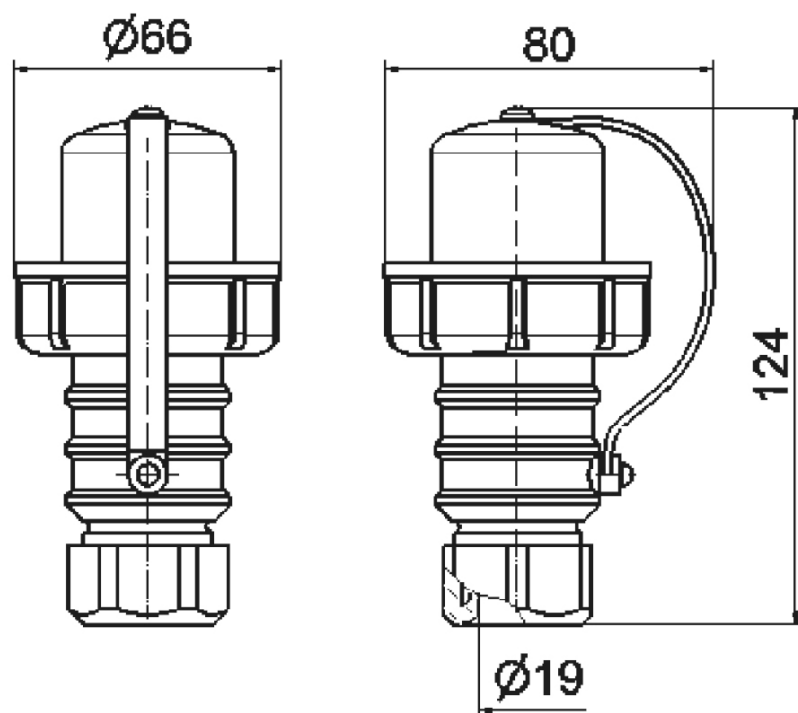

## Plug domestic type - with cable gland with closure cap

Product description	
BALS-Prd.-Nr	736
EAN	4024941007368
Product category	Domestic plug
Current	16A
Number of poles	3p
Arrangement of phases	2P+PE
Voltage	250V~
Frequency	AC
Protection degree	IP67

Product description	
Colour code	blue RAL 5015
Colour of appliance	Collar black RAL 9005, Cable gland grey RAL 7035, Housing cover blue RAL 5015
Connection design	with screw terminal
Maximum conductor size	2,5 qmm
Cable entry	Cable gland
Height	124mm
Width	80mm
Depth	66mm
Material of enclosure	Polyamide
Contacts	The contact carrier is made of polyamide, the contacts are brass nickel plated

Additional technical information	
	also suitable for Belgian/French standard
	For cable diameter up to max. 14,0 mm, With cable gland, With hammer symbol
	With closure cap

Logistics data	
Weight/pcs	0.164 kg / Piece
Packaging	Bag
Content amount	1 ST
EAN	4024941007368

Logistics data	
Length	66 mm
Width	80 mm
Height	124 mm
Weight	0.165 kg
Volume	654.72 ccm
Packaging	Carton
Content amount	10 ST
EAN	4024941959162
Length	275 mm
Width	175 mm
Height	137 mm
Weight	1.765 kg
Volume	5,737.5 ccm