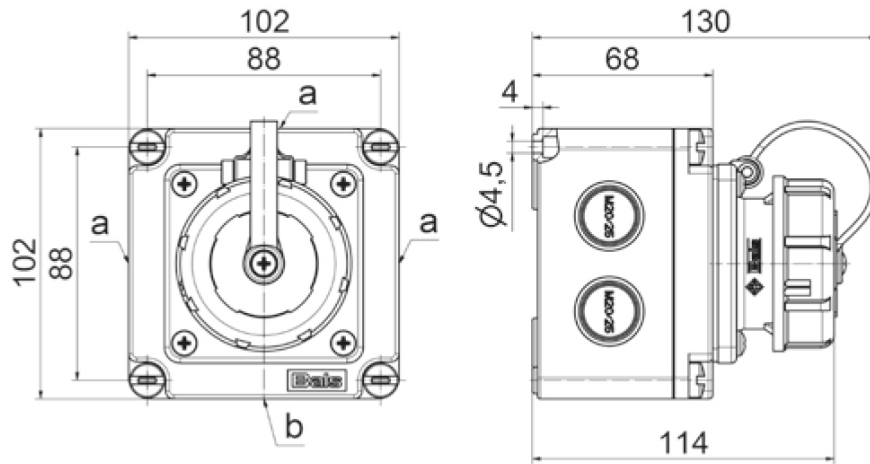

Wall mounting socket outlet domestic type - straight - housing dimensions 102x102 mm

Product description	
BALS-Prd.-Nr	7245
EAN	4024941937986
Product category	Domestic wall mounting socket outlet, straight
Current	16A
Number of poles	3p
Arrangement of phases	2P+PE
Voltage	250V~
Frequency	AC

Product description	
Protection degree	IP67
Colour code	blue RAL 5015
Colour of appliance	Hinged lid blue RAL 5015, Bayonet ring grey RAL 7035, Enclosure grey RAL 7035
Connection design	head-screw terminal
Maximum conductor size	4,0 qmm
Cable entry	3 sides 2x M20/25, 1 side 1x M20/25, to break out
Height	102mm
Width	102mm
Depth	130mm
Dimension of enclosure	102x102 mm (HxW)
Material of enclosure	Polyamide
Contacts	The contact carrier is made of high temperature resistant material, the contacts are brass nickel plated

Additional technical information	
	All cable entries are to break out

Logistics data	
Weight/pcs	0.311 kg / Piece
Packaging	Bag
Content amount	1 ST
EAN	4024941937986

Logistics data	
Length	130 mm
Width	102 mm
Height	102 mm
Weight	0.312 kg
Volume	1,352.52 ccm
Packaging	Carton
Content amount	10 ST
EAN	4024941959223
Length	325 mm
Width	217 mm
Height	210 mm
Weight	3.316 kg
Volume	13,588.4 ccm