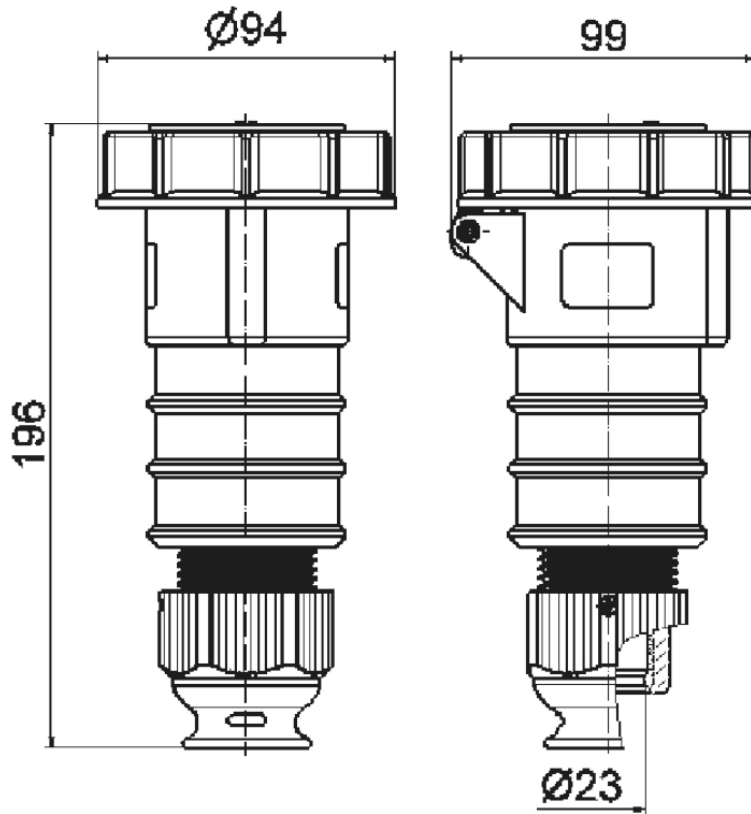

## Connector - for reefer containers with cable gland

Product description	
BALS-Prd.-Nr	310426
EAN	4024941107105
Product category	QUICK-CONNECT TE connector
Current	32A
Number of poles	4p
Arrangement of phases	3P+PE
Position of earth contact	3 h
Voltage	380V~(50Hz) 440V~(60Hz) for reefer containers only
Frequency	50/60Hz

Product description	
Protection degree	IP67
Colour code	red RAL 3000
Colour of appliance	Hinged lid red RAL 3000, Enclosure red RAL 3000, Bayonet ring grey RAL 7035, Cable gland grey RAL 7035
Connection design	screwless spring terminals as cage clamp with Kontex-contact
Maximum conductor size	6,0 qmm
Cable entry	Cable gland
Height	198mm
Width	94mm
Depth	97mm
Material of enclosure	Polyamide
Contacts	The contact carrier is made of high temperature resistant material, the contacts are brass nickel plated

Logistics data	
Weight/pcs	0.329 kg / Piece
Packaging	Bag
Content amount	1 ST
EAN	4024941107105
Length	97 mm
Width	94 mm
Height	198 mm

Logistics data	
Weight	0.33 kg
Volume	1,805.364 ccm
Packaging	Carton
Content amount	10 ST
EAN	4024941962605
Length	325 mm
Width	217 mm
Height	210 mm
Weight	3.496 kg
Volume	13,588.4 ccm