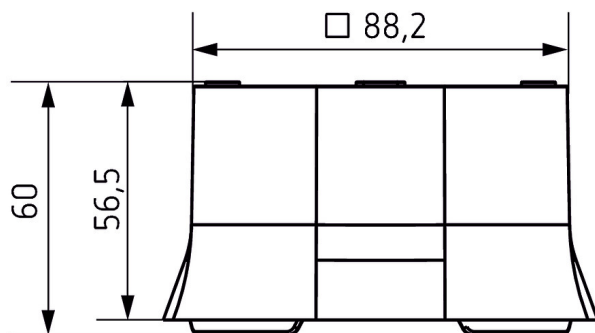

Surface frame 110A WH

Item no.: 9070912

theben

Accessories

Presence detectors

Description

- Presence detector surface frame
- Suitable for thePrema, theRonda, theMova P
- Colour: Pure white
- Additional colours available upon request

Scale drawings

Subject to technical changes and misprints

additional information at: www.theben.de/product/9070912

The load data are determined with exemplary selected illuminants and are therefore typical data due to the large number of available products.