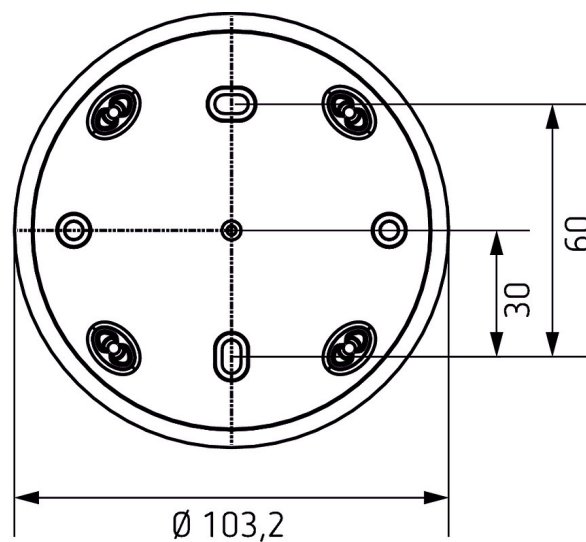

Surface frame 110A WH

Item no.: 9070912

theben

Accessories

Presence detectors

Description

- Presence detector surface frame
- Suitable for thePrema, theRonda, theMova P
- Colour: Pure white
- Additional colours available upon request

Scale drawings

Subject to technical changes and misprints

additional information at: www.theben.de/product/9070912

The load data are determined with exemplary selected illuminants and are therefore typical data due to the large number of available products.