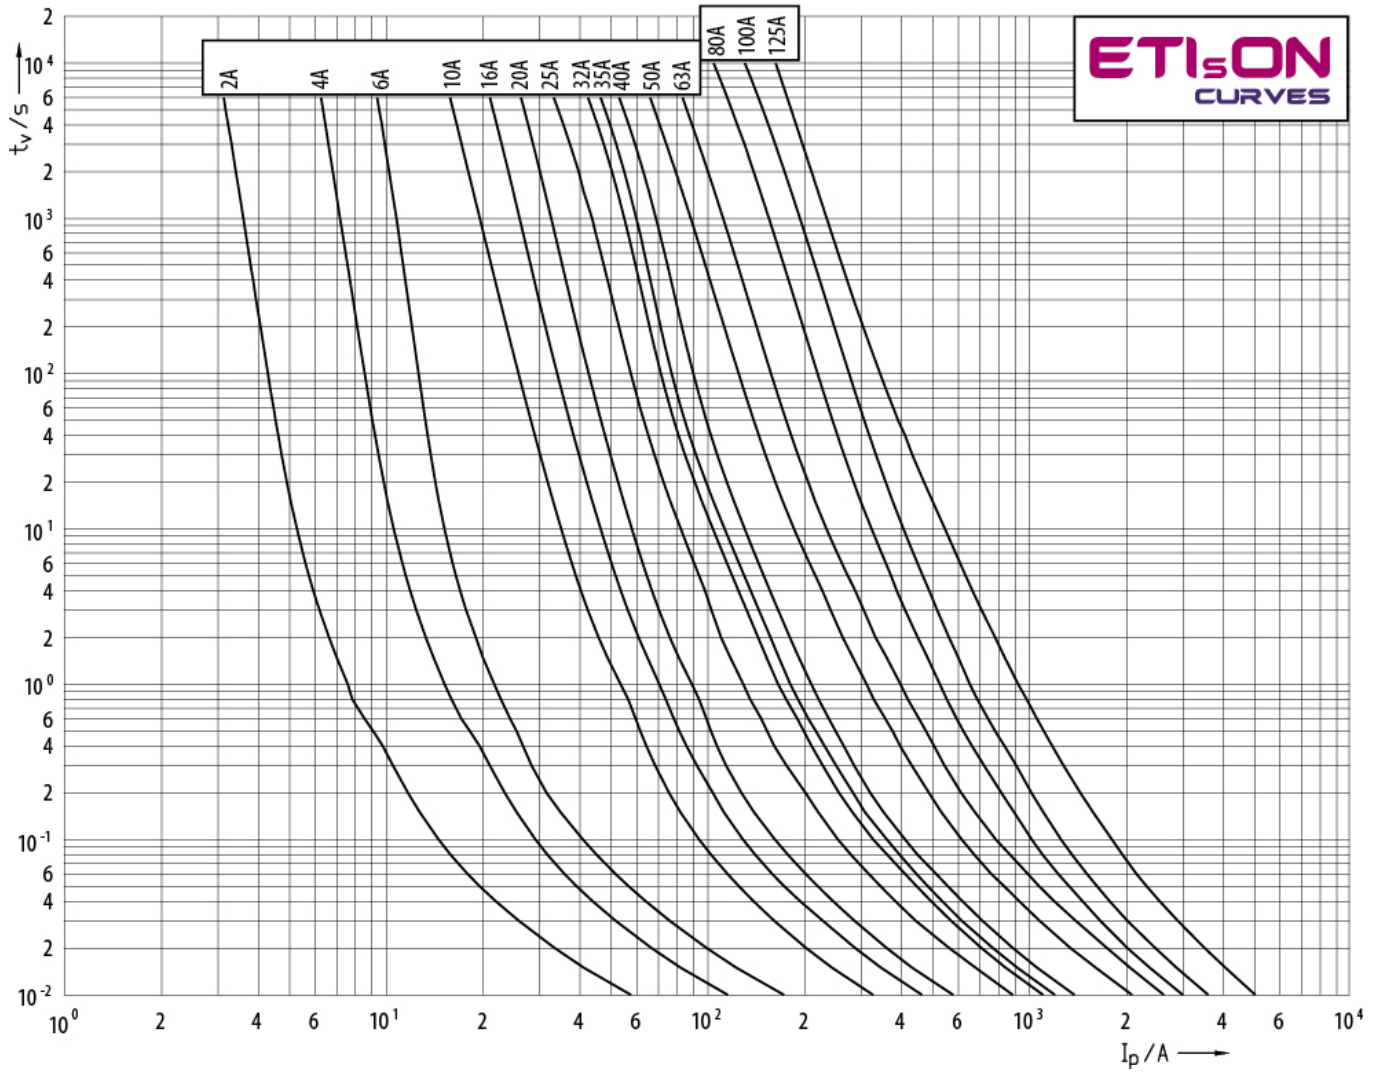

Characteristics

Dimension drawing

	A	B	C	D	E	F	G	H	I	J	K	
NV00C	79	53	47	35	15	21	52	7,5			6	kombi
NV00C I	79	53	47	35	15	21	52	7,5			6	kombi
NV00	79	53	47	35	15	28	56	12			6	kombi
NV00 I	79	53	47	35	15	28	56	12			6	kombi
NV0	125	68	65	35	15	28	56	12			6	kombi
NV1C	135	68	65	40	15	28	61	12			6	kombi
NV1C I	135	68	65	40	15	28	61	12			6	kombi
NV1	135	72	65	40	20	46	65	14			6	kombi
NV1 I	135	72	65	40	20	46	65	14			6	kombi
NV2C	150	72	65	48	20	46	73	14			6	kombi
NV2C I	150	72	65	48	20	46	73	14			6	kombi
NV2	150	72	65	48	26	54	73	14			6	kombi
NV2 I	150	72	65	48	26	54	73	14			6	kombi
NV3C	150	72	65	60	26	54	84	14			6	kombi
NV3	150	72	65	60	33	65	84	14			6	kombi
NV4	200	75	66	87	50	100	121	24	150	16	8	
NV4a	200	99	87	85	50	95	121	27			6	
NV4a SI*	200	99	87	85	50	95	121	27			6	
NV1/1000V	155	90	87	40	20	45	59	9			6