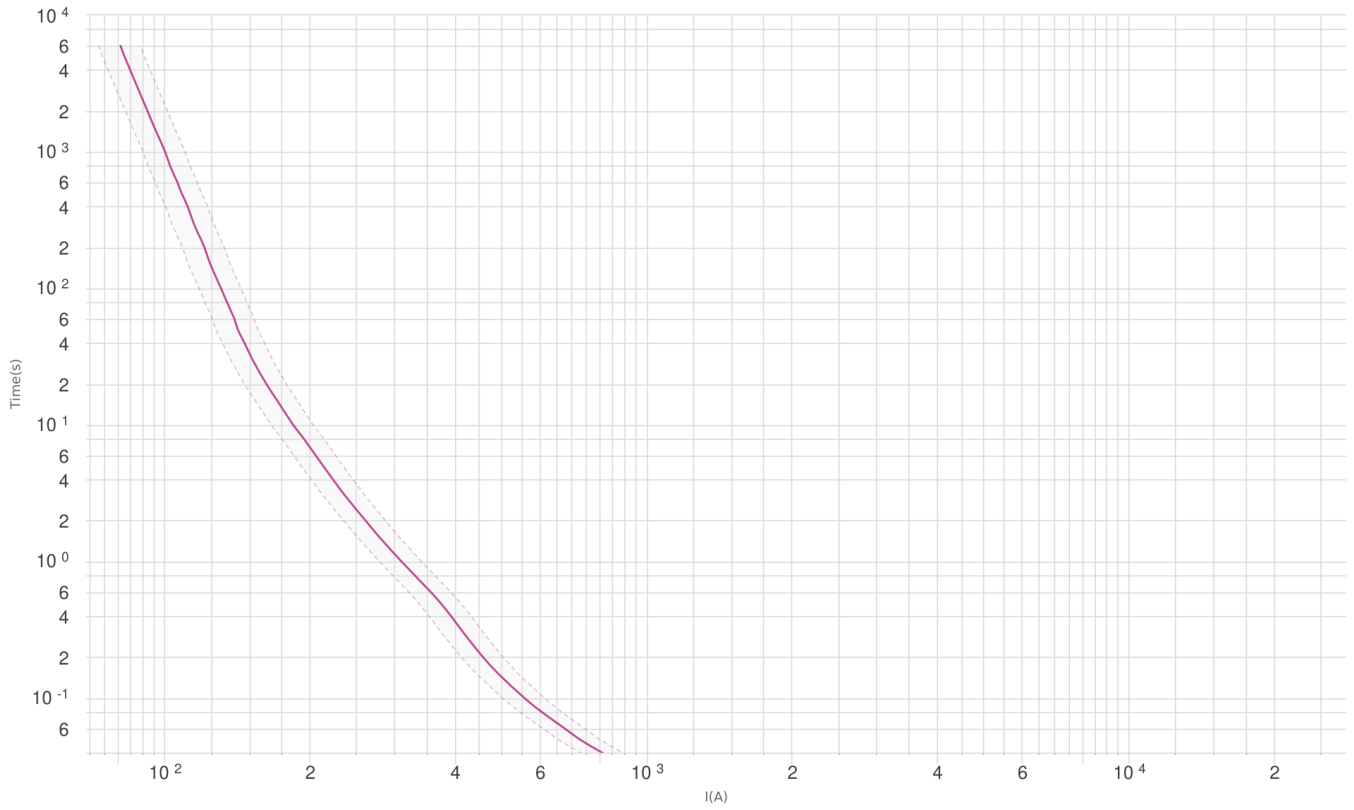

Characteristics