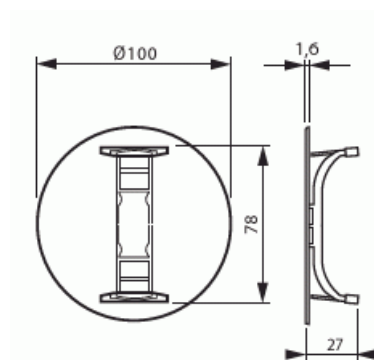

Box cover KFL

BOX COVER KFL

Type: AKI2

GTIN: 6418677300851

Made of halogen free material (IEC/61249-2-21).

Technical specification

General Information

Product ID:	2TKA150004G1
-------------	--------------

Packing

Package:	100
Unit:	PCS

ETIM Data

Diameter:	100 mm
For box-/housing diameter:	83 mm
Length:	100 mm
Width:	100 mm

Product Card

BOX COVER KFL

Depth:	100 mm
Shape:	Round
Model:	Blind cover
With cable outlet:	No
Halogen free:	Yes
With screws:	No
Sealable:	No