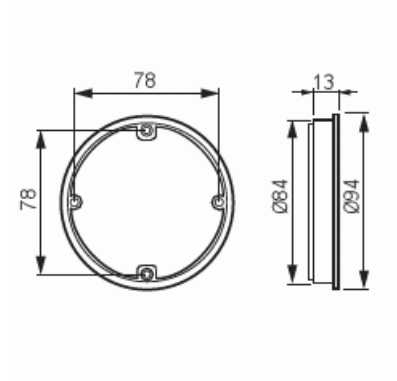

Product Card

Extension ring for junction box, 13 mm, screw distance c/c 78 mm

Extension ring

Extension ring for junction box, 13 mm,
screw distance c/c 78 mm

Type: AK7

GTIN: 6410011521908

The junction box height can be increased by 13 mm by means of the AK7 extension ring. Screw distance c/c 78 mm.

Technical specification

General Information

Product ID:	2TKA130004G1
-------------	--------------

Packing

Package:	50
Unit:	PCS

ETIM Data

Levelling height:	13 mm
Length:	94 mm
Width:	94 mm
Diameter:	94 mm

Product Card

Extension ring for junction box, 13 mm, screw distance c/c 78 mm

Shape:	Round
With cover:	No
Application:	Built-in installation box (device box)
Mounting method:	Hollow wall
Extension ring:	Yes