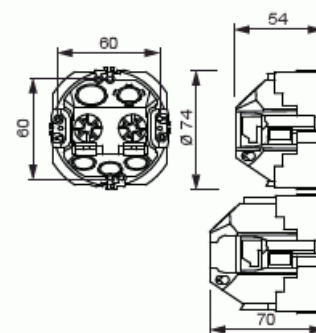

## Renovation box

Renovation box for board walls hole 74 mm

**Type:** AUS74

**GTIN:** 6438199004570

The AUS74 is a front-mounted mounting box with telescope bottom part for board walls of 1 – 3 gypsum boards ( thickness of the wall 9 – 39 mm ). The height of the box is 54 – 70 mm thanks to the moving bottom part. The installation hole diameter is 73 - 74 mm (box drill AT4). At the side of the bottom part are three inlets for the 16 mm flexi pipe. There is also one inlet for the 16/20 mm and one inlet for the 20 mm flexi pipe. There are two inlets with strain reliefs on the bottom of the box for installing 8 - 13 mm cables and two inlets for the low voltage cables. Box combinations can be made both horizontal and vertical directions without any extra parts. The box has four openings, one on each side, through which conductors can also be conveyed from one box to another. At the top of the box there are two fixing places for screws to install it to the log wall. At the bottom there are marking holes for making box combinations (c/c 71 mm) . The protection class is IP3X. Made of halogen free material (IEC/61249-2-21) and fulfills the requirements of the glow wire test according to the standard IEC/EN60670: 2005 (850 °C).