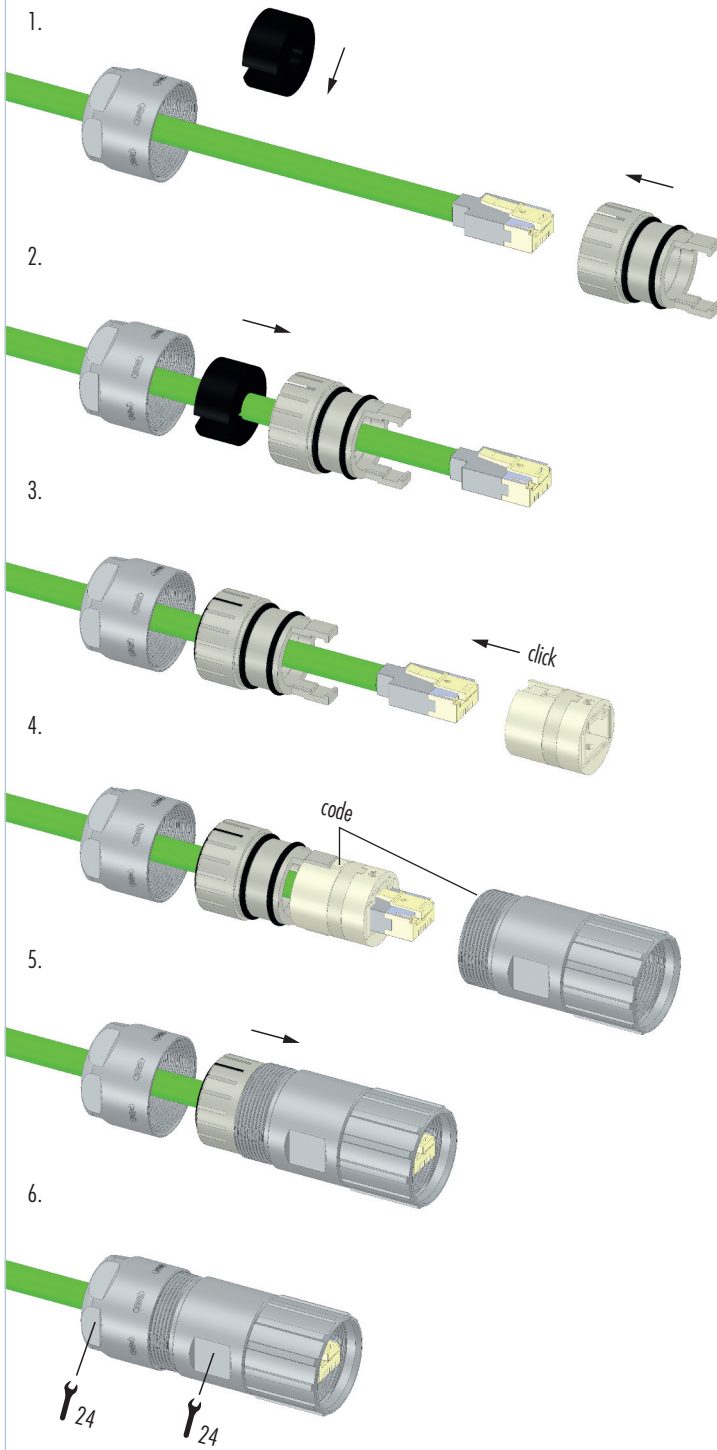

Assembly Instructions

Straight Connector, Female Thread

M12

M16

M23 PoE

M23 RJ45

M23 Signal

M27 Signal

M23 Power

M40 Power

INOX

Moulded Cordsets

Customized