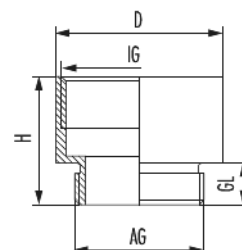

### Technical data

Material	Nickel-plated brass
Tightening torque	6 Nm
Variant	Metric
External thread (AG)	M16 x 1,5
Internal thread (IG)	M 20 x 1,5
Thread length (GL)	6 mm
Height (H)	17,5 mm
D	22 mm