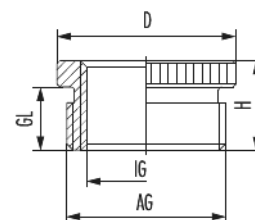

R-H

Item number 1076322550

Technical data

Material	Nickel-plated brass
Tightening torque	15 Nm
Variant	Metric
External thread (AG)	M32 x 1,5
Internal thread (IG)	M 25 x 1,5
Thread length (GL)	8 mm
Height (H)	11,5 mm
D	39 mm

R-H

Item number 1076322550

Commercial data

Packaging Unit	50
EAN code	4033878401095
Weight	0.035 kg
ETIM 7	EC000938
eCl@ss 10.1	27-14-44-32
Customs tariff number	74122000

Note: