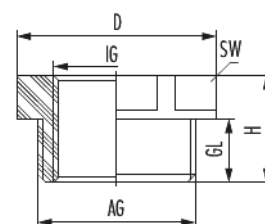

## Technical data

Material	Polyamide
Temperature range	-40 °C to +80 °C
Tightening torque	11 Nm
Colour	grey
RAL	7035
Variant	Metric
External thread (AG)	M50 x 1,5
Internal thread (IG)	M 40 x 1,5
Type	A
Thread length (GL)	14 mm
Height (H)	21 mm
D	61 mm
Wrench size (SW)	55 mm