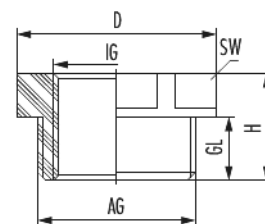

R-FS

Item number 1272403250

Technical data

Material	Polyamide
Temperature range	-40 °C to +80 °C
Tightening torque	9,5 Nm
Colour	grey
RAL	7035
Variant	Metric
External thread (AG)	M40 x 1,5
Internal thread (IG)	M 32 x 1,5
Type	A
Thread length (GL)	12 mm
Height (H)	19 mm
D	51 mm
Wrench size (SW)	46 mm

R-FS

Item number 1272403250

Commercial data

Packaging Unit	25
EAN code	4033878415375
Weight	0.01896 kg
ETIM 7	EC000938
eCl@ss 10.1	27-14-44-32
Customs tariff number	39269097

Note: