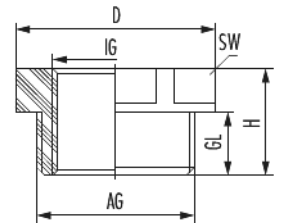

R-FS

Item number 1272322550

Technical data

Material	Polyamide
Temperature range	-40 °C to +80 °C
Tightening torque	7 Nm
Colour	grey
RAL	7035
Variant	Metric
External thread (AG)	M32 x 1,5
Internal thread (IG)	M 25 x 1,5
Type	A
Thread length (GL)	12 mm
Height (H)	19 mm
D	40 mm
Wrench size (SW)	36 mm