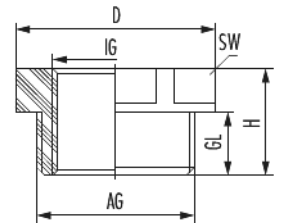

R-FS

Item number 1272252050

Technical data

Material	Polyamide
Temperature range	-40 °C to +80 °C
Tightening torque	6 Nm
Colour	grey
RAL	7035
Variant	Metric
External thread (AG)	M25 x 1,5
Internal thread (IG)	M 20 x 1,5
Type	A
Thread length (GL)	10 mm
Height (H)	17 mm
D	32 mm
Wrench size (SW)	29 mm