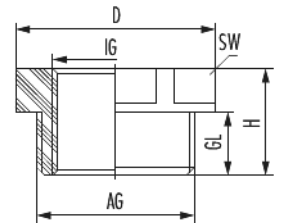

R-FS

Item number 1272161250

Technical data

Material	Polyamide
Temperature range	-40 °C to +80 °C
Tightening torque	3,5 Nm
Colour	grey
RAL	7035
Variant	Metric
External thread (AG)	M16 x 1,5
Internal thread (IG)	M 12 x 1,5
Type	A
Thread length (GL)	9 mm
Height (H)	16 mm
D	24 mm
Wrench size (SW)	22 mm