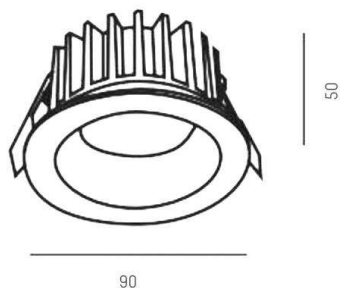

CHICCO

308-0010790303006

CHICCO ROUND R RECESSED SPOTLIGHT made of aluminium, black matt, similar to RAL 9005, beam 30°, light output direct, without converter, max. 350mA, dimmability: not dimmable, IP65

DRAWING

TECHNICAL DETAILS

Bulb type	LED 7W
Luminous flux [lm]	560
Current sec. [mA]	350
Colour temp. [K]	3000K
CRI	>90
Converter	without converter
Dimming	not dimmable
Light output	direct
Beam angle [°]	30°
Voltage [V]	20 VDC
Material	aluminium
Height [mm]	50
Diameter [mm]	90
Ceiling cutout [mm]	78
Recess depth [mm]	80
IP protection class	IP65
Voltage class	protection cl. III
Net weight [kg]	0,25
Colour lamp	black matt
RAL	9005
EAN-Number	9008905839788
Lifetime [h]	L80 B10 20 000
Energy efficiency cl.	E

LIGHT DISTRIBUTION CURVE

The values are rated values. Power and luminous flux are initially subject to a tolerance of +/- 10%. Colour temperature tolerance: +/- 150 K. The values apply to an ambient temperature of 25°C unless otherwise specified.