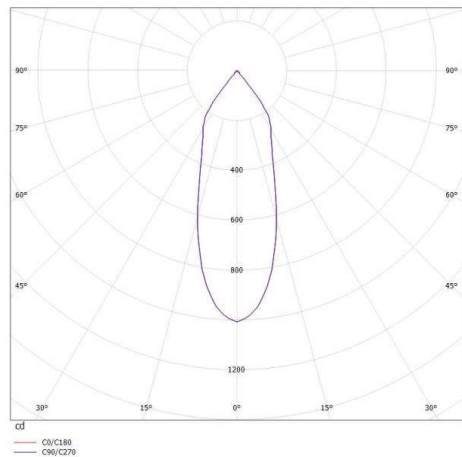

CHICCO

308-0010790303006

CHICCO ROUND R RECESSED SPOTLIGHT made of aluminium, black matt, similar to RAL 9005, beam 30°, light output direct, without converter, max. 350mA, dimmability: not dimmable, IP65

DRAWING

TECHNICAL DETAILS

Bulb type	LED 7W
Luminous flux [lm]	560
Current sec. [mA]	350
Colour temp. [K]	3000K
CRI	>90
Converter	without converter
Dimming	not dimmable
Light output	direct
Beam angle [°]	30°
Voltage [V]	20 VDC
Material	aluminium
Height [mm]	50
Diameter [mm]	90
Ceiling cutout [mm]	78
Recess depth [mm]	80
IP protection class	IP65
Voltage class	protection cl. III
Net weight [kg]	0,25
Colour lamp	black matt
RAL	9005
EAN-Number	9008905839788
Lifetime [h]	L80 B10 20 000
Energy efficiency cl.	E

LIGHT DISTRIBUTION CURVE

The values are rated values. Power and luminous flux are initially subject to a tolerance of +/- 10%. Colour temperature tolerance: +/- 150 K. The values apply to an ambient temperature of 25°C unless otherwise specified.