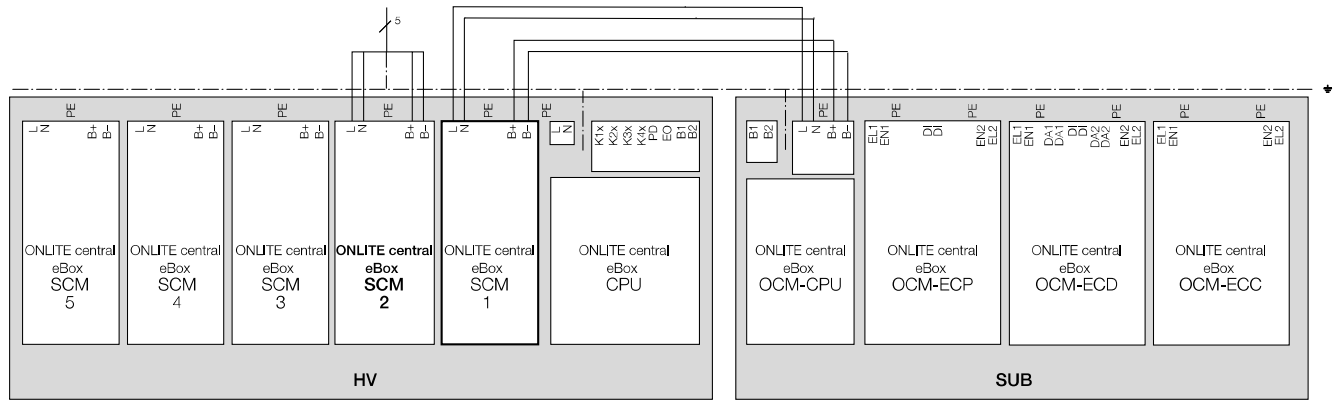

ONLITE central eBox SCM
switch connection module
Art. no. 22185297

Wiring scheme

Dimension

Label/connections