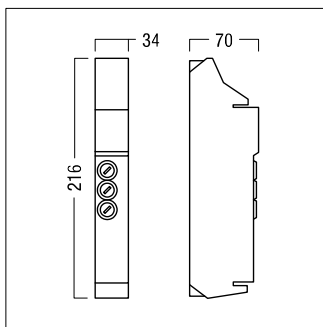

ONLITE central eBox SCM
switch connection module
Art. no. 22185297

Wiring scheme

Dimension

Label/connections