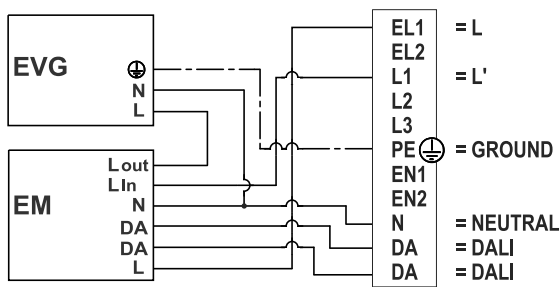

OPTION: REFL WW

pages 30-32

OPTION: CG OPTIC

pages 32-33

i  **OPTION:**
Emergency Lighting self-contained (battery)

i ⚡ **OPTIONS: Emergency Lighting self-contained (battery)**

i **EVG E3 (EVG E3-UK)**

i **EVG E3D (EVG E3D-UK)**

i LDE E3

i LDE E3 UK

i LDE E3D

i LDE E3D-UK

REFL WW

E REFL WW

1

2