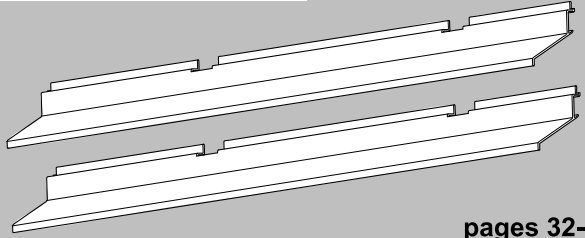

OPTION: REFL WW

pages 30-32

OPTION: CG OPTIC

pages 32-33

i  **OPTION:**
Emergency Lighting self-contained (battery)

i ⚡ **OPTIONS: Emergency Lighting self-contained (battery)**

i **EVG E3 (EVG E3-UK)**

i **EVG E3D (EVG E3D-UK)**

i LDE E3

i LDE E3 UK

i LDE E3D

i LDE E3D-UK

REFL WW

E REFL WW

1

2