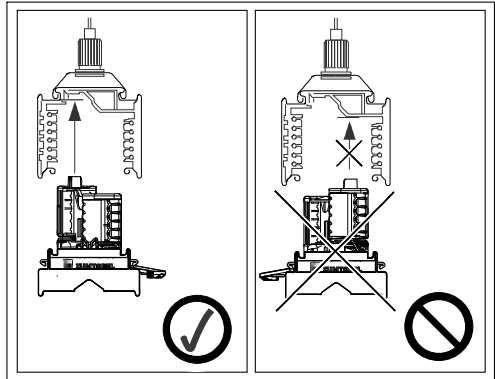

OPTION: REFL WW

pages 30-32

OPTION: CG OPTIC

pages 32-33

i  **OPTION:**
Emergency Lighting self-contained (battery)

i ⚡ **OPTIONS: Emergency Lighting self-contained (battery)**

i **EVG E3 (EVG E3-UK)**

i **EVG E3D (EVG E3D-UK)**

i LDE E3

i LDE E3 UK

i LDE E3D

i LDE E3D-UK

REFL WW

E REFL WW

1

2