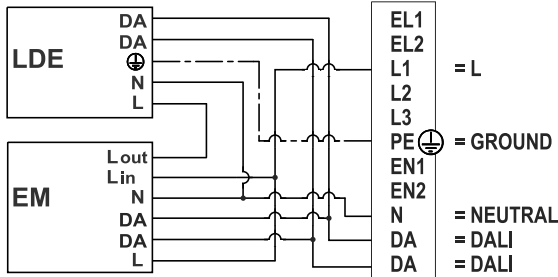

OPTION: REFL WW

pages 30-32

OPTION: CG OPTIC

pages 32-33

i  **OPTION:**
Emergency Lighting self-contained (battery)

i ⚡ **OPTIONS: Emergency Lighting self-contained (battery)**

i **EVG E3 (EVG E3-UK)**

i **EVG E3D (EVG E3D-UK)**

i LDE E3

i LDE E3 UK

i LDE E3D

i LDE E3D-UK

REFL WW

E REFL WW

1

2