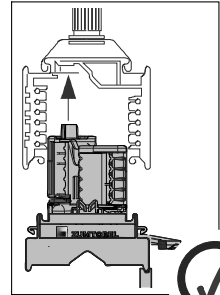

OPTION: REFL WW

pages 30-32

OPTION: CG OPTIC

pages 32-33

i  **OPTION:**
Emergency Lighting self-contained (battery)

i ⚡ **OPTIONS: Emergency Lighting self-contained (battery)**

i **EVG E3 (EVG E3-UK)**

i **EVG E3D (EVG E3D-UK)**

i LDE E3

i LDE E3 UK

i LDE E3D

i LDE E3D-UK

REFL WW

E REFL WW

1

2