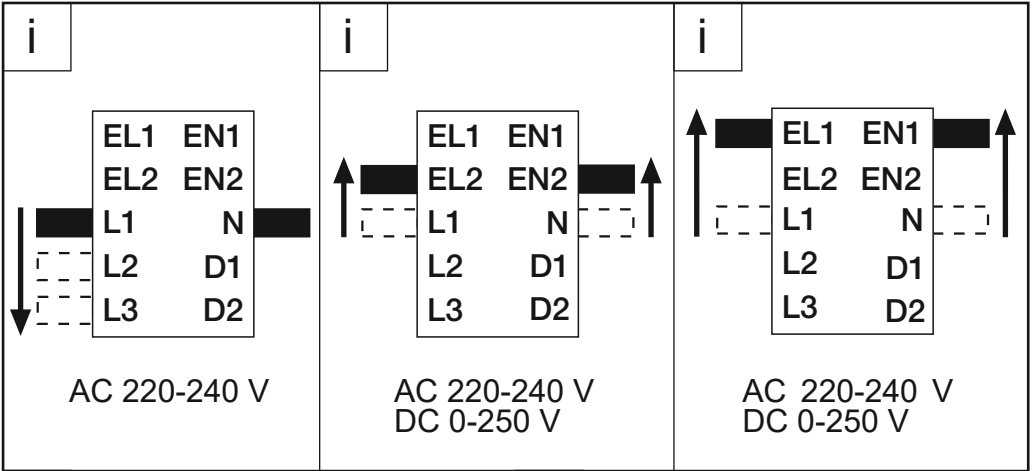

OPTION: REFL WW

pages 30-32

OPTION: CG OPTIC

pages 32-33

i  **OPTION:**
Emergency Lighting self-contained (battery)

i ⚡ **OPTIONS: Emergency Lighting self-contained (battery)**

i **EVG E3 (EVG E3-UK)**

i **EVG E3D (EVG E3D-UK)**

i LDE E3

i LDE E3 UK

i LDE E3D

i LDE E3D-UK

REFL WW

E REFL WW

1

2