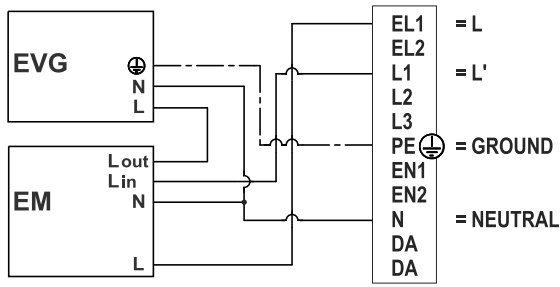

OPTION: REFL WW

pages 30-32

OPTION: CG OPTIC

pages 32-33

i  **OPTION:**
Emergency Lighting self-contained (battery)

i ⚡ **OPTIONS: Emergency Lighting self-contained (battery)**

i **EVG E3 (EVG E3-UK)**

i **EVG E3D (EVG E3D-UK)**

i LDE E3

i LDE E3 UK

i LDE E3D

i LDE E3D-UK

REFL WW

E REFL WW

1

2