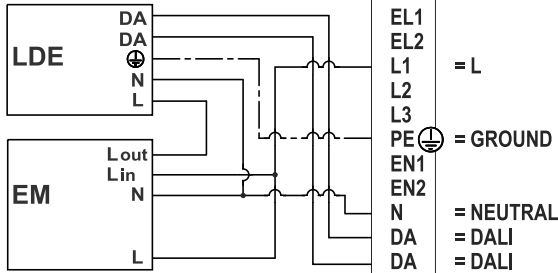

OPTION: REFL WW

pages 30-32

OPTION: CG OPTIC

pages 32-33

i  **OPTION:**
Emergency Lighting self-contained (battery)

i ⚡ **OPTIONS: Emergency Lighting self-contained (battery)**

i **EVG E3 (EVG E3-UK)**

i **EVG E3D (EVG E3D-UK)**

i LDE E3

i LDE E3 UK

i LDE E3D

i LDE E3D-UK

REFL WW

E REFL WW

1

2