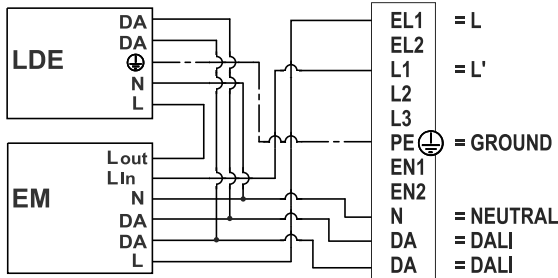

OPTION: REFL WW

pages 30-32

OPTION: CG OPTIC

pages 32-33

i  **OPTION:**
Emergency Lighting self-contained (battery)

i ⚡ **OPTIONS: Emergency Lighting self-contained (battery)**

i **EVG E3 (EVG E3-UK)**

i **EVG E3D (EVG E3D-UK)**

i LDE E3

i LDE E3 UK

i LDE E3D

i LDE E3D-UK

REFL WW

E REFL WW

1

2