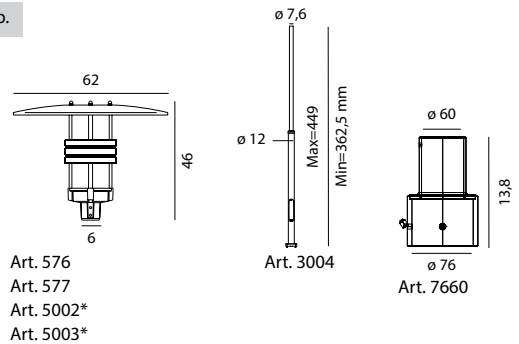

VISBY Powder coated aluminium, clear polycarbonate diffuser. For poles with 60mm external diameter at top.

Art	Watt	Type of light source	Luminous flux	Colour temperature	L70/B50	Light control
576	44,5W	2 LED	2465 lm	3000K	50 000h	On/off
5002	44,5W	2 LED	2616 lm	4000K	50 000h	On/off
577	27W	LED	1388 lm	3000K	50 000h	On/off
5003	27W	LED	1482 lm	4000K	50 000h	On/off

ACCESSORIES Visby

3004	Pole Ø76 - possibility of purchasing with dedicated accessories	p. 129
7660	Adapter Ø60 for install on pole Ø76	p. 130
154	Arm for use on wall	p. 130

2700/4000K or DALI2 available by request, contact your supplier.