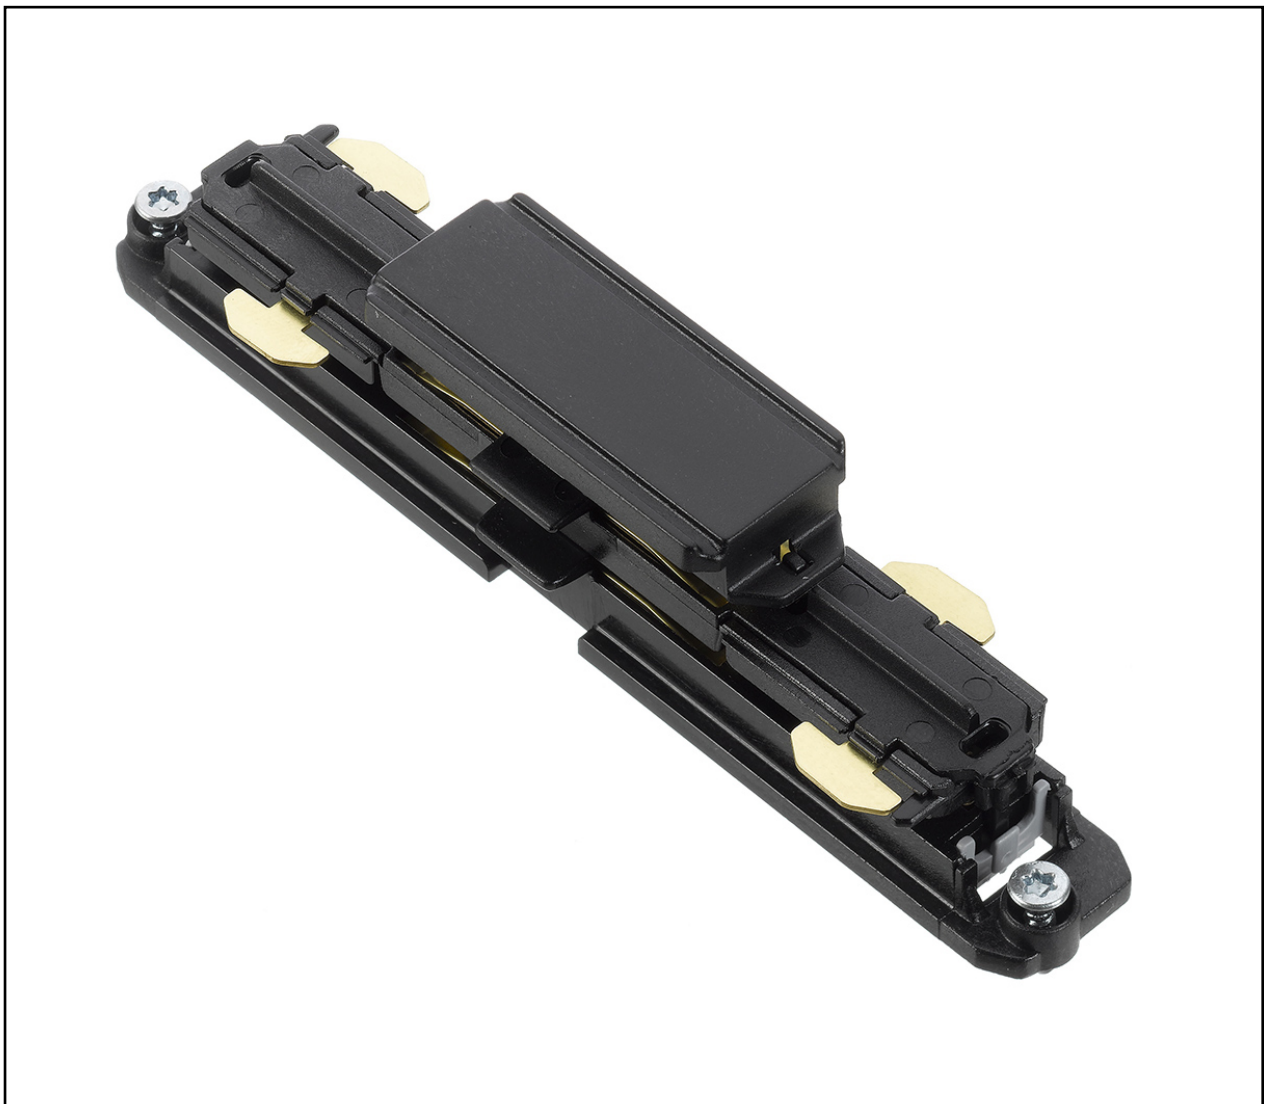

# Splice, straight, Pulse Black

Straight splice Pulse - black (RAL9005).

MP-no	GTIN	Dimension (LxBxH) mm	Weight kg	Surface	Max env. class	Pieces/ pack.
XTSC621-2	6410014532116	119x24x25	0.04	RAL 9005	C1	5