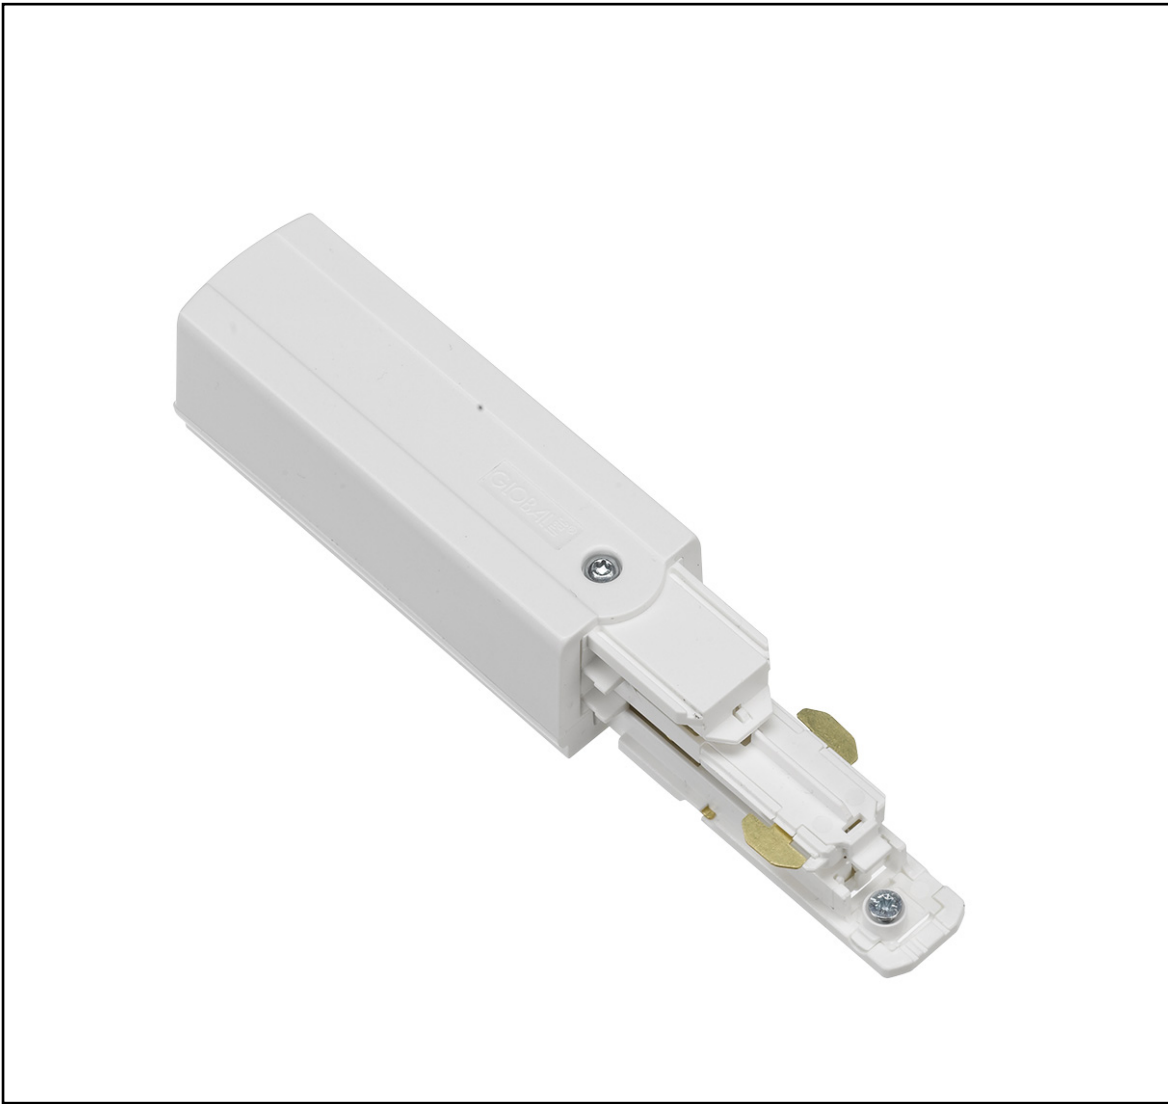

End plate with feed, Pulse White

Mains connection box Pulse - white (RAL9016).

MP-no	GTIN	Dimension (LxBxH) mm	Weight kg	Surface	Max env. class	Pieces/ pack.
XTSC612-3	6410014532420	155x27x32	0.08	RAL 9016	C1	5