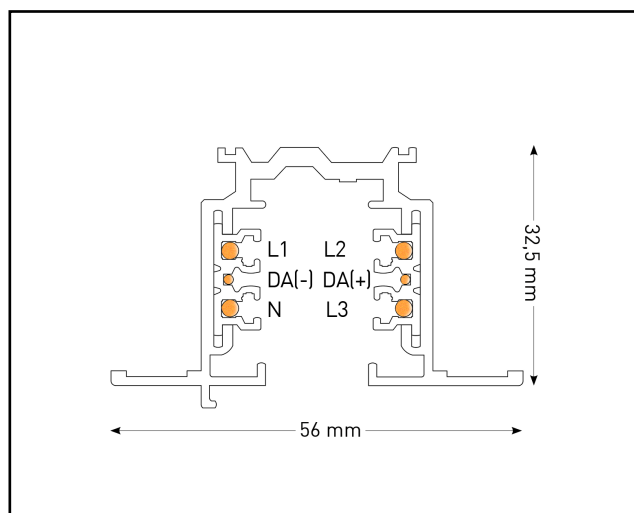

## Lighting trac Pulse recessed 3-phase, 2 m White

Global Trac 3-phase recessed power rail in white finish (RAL9016) 2 m. With possibility to control Dali and 0-10 V system.

MP-no	GTIN	Dimension (LxBxH) mm	Weight kg	Surface	Max env. class	Pieces/pack.
XTSCF6200-3	6410014531621	2000x56x33	2.00	RAL 9016	C1	6