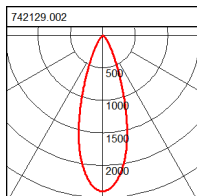

Calido Clickbeam Mini

742129.002 | Surface mounted projector

Surface mounted projectors
4051859364320
LED
D 50, H 132

LED surface-mounted projector with modern cylindrical design with no visible cooling ribs. Housing: extruded aluminium profile, powder-coated. Cover and lever arm made of plastic. Rotation range: 356°. Swivel range: 90°. Heat resistant plastic ring black. Hybrid optical system with polycarbonate lens and reflector in faceted aluminium for particularly homogeneous lighting. Special Click Beam lens suitable for different beam angles. Adjustable lens position by means of push mechanism to adjust the beam angle. Black front ring to prevent glare from the side. UVA- and IR-free light. With multi adaptor for 3-circuit tracks 230 V. Suitable for Track on ceiling. Converter integrated in the luminaire housing. The following accessories can be mounted without use of tools: honeycomb louvre.

Colour

Colour Traffic white, matt (RAL 9016)

Dimensions

Diameter D 50 mm
Height H 132 mm
Weight 180 g

Lamp

Lamp 1 LED
Colour temperature lamp 1 2800K
Colour rendering index (CRI) 1 80
Colour consistency (McAdam) 1 3
Lifetime of lamp 1 combined 25000 h (L70/B50)
Photobiological safety according to EN 62471 Risk group 1

Lighting technology

Colour temperature 2.800 K
Rated luminous flux 1.000 lm
Glare evaluation UGR (4H 8H) 1 18,5
Beam angle 21°
Colour temperature 2 2.800 K
Rated luminous flux 2 1.150 lm
Glare evaluation UGR (4H 8H) 2 20
Beam angle Down 2 34°

Electrical

Control gear Converter
Voltage 220 - 240 V / 50 - 60 Hz
Luminaires on B10A fuse 11
Luminaires on B16A fuse 18
Luminaires on C10A fuse 22
Luminaires on C16A fuse 36
Inrush current / inrush current duration 4.38 A / 24 µs
System power 12 W
Luminaire efficacy 84 lm/W
System power 2 12 W
Luminaire efficacy 2 96 lm/W
Power factor 0,9

Approbations

Type of Protection IP 20
Protection Class II
Glow Wire Test 850°C - 30 seconds
Impact Protection IK03 (0,35 Joule)
Safety marks F-mark
ULOR 0
Trade mark CE, EAC
CIE Flux Code / CEN Flux Code 94 99 100 100 100