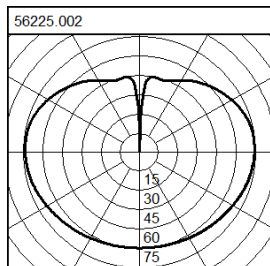

Lamp 1:

Light colour
 Number of Lamps 1
 Lamp A60
 Wattage 60 W
 Socket E27
 Lifespan

Weights and measures:

Diameter D 98 mm
 Length L 77 mm
 Ceiling Thickness
 Weight 135

Lighting technology:

UGR 18,7
 Luminaire Beam Angle 180°
 Light Output Ratio 90 %

Accessories

Screwneck glasses

with screwneck D 84.5 mm

Part No.	Dimensions	Description
05-55863	D 98, H 145	Replacement glass
05-56150	D 150, H 155	Replacement glass
05-59160	D 95, H 180	Replacement glass
05-59250	D 95, H 125	Replacement glass
05-59252	D 95, H 125	Replacement glass
05-59256	D 95, H 125	Replacement glass