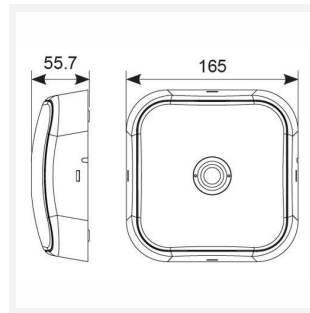

PRODUCT FEATURES

- Compact surface ultra-low profile recessed self-test emergency downlight
- High specification optic design and performance allows increased spacing providing reduced cost
- Up to 19.6 metres spacing between luminaires
- BESA mounting option
- Supplied with open area and escape route interchangeable lenses
- Available in black and white finishes
- Self-test as standard