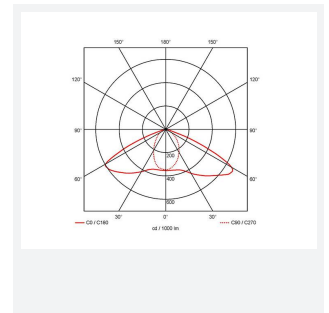

PRODUCT FEATURES

- Compact surface ultra-low profile recessed self-test emergency downlight
- High specification optic design and performance allows increased spacing providing reduced cost
- Up to 19.6 metres spacing between luminaires
- BESA mounting option
- Supplied with open area and escape route interchangeable lenses
- Available in black and white finishes
- Self-test as standard

GENERAL INFORMATION	
Wattage	3W
Lumens Delivered	Open area - 153lm Escape route - 145lm
Beam Angle	Open area - 96 / Escape route - 135x15
CRI	70
CCT	6500K
Input	220/240V
Operating Temp	0°C - 40°C
SDCM	6