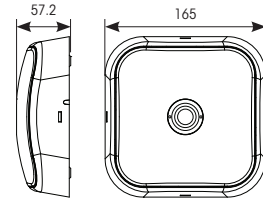

Black

Interchangeable lenses supplied

Mounting Height (M)	Open (Anti-Panic) area (0.5 Lux Minimum)**			
	Transverse to Wall	Transverse to Transverse	Axial to Wall	Axial to Axial
2.5	2.5	4.5	2.5	4.5
4	3	7	3	7
6	3.5	9	3.5	9
2.5	2.3	4	2.3	4
4	2.8	6.5	2.8	6.5
6	3.5	9	3.5	9

Mounting Height (M)	Escape route 2 metres wide (1 Lux minimum) *			
	Transverse to Wall	Transverse to Transverse	Axial to Wall	Axial to Axial
2.5	-	-	4.2	10.5
4	-	-	4.25	13
2.5	-	-	4	9.5
4	-	-	4	11

INPUT	HERTZ	TEMP	LIFETIME (HRS)	BEAM ANGLE	CLASS	IP	IK
230V	50Hz	0°C to 40°C	L70 50,000	Open area - 96° / Escape route - 135°x17°	1	IP65	IK08

CODE	DESCRIPTION	WATTAGE	CCT	EMERGENCY MODE
AFALED/3NM/ST/IP65	Non-Maintained	3W	6500K	Open area - 153lm Escape route - 145lm
AFALED/3NM/ST/IP65/B	Non-Maintained - Black			

CODE (ACCESSORIES)	DESCRIPTION
ASBP/14/LI	3.2V 3000mAh Li-FePO4 Replacement Battery