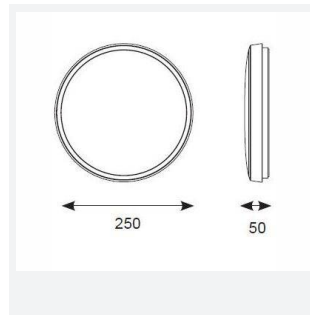

Gamma Mini

Gamma Mini CCT Emergency
Code: AMGAMLED/CCT/M3

Category	Bulkheads
Application	Ancillary, Commercial, Hospitality, Residential, Retail
Specification	Performance

PRODUCT FEATURES

- Ultslim modern polycarbonate wall/ceiling light suitable for education and residential applications and ancillary areas
- CCT selectable between 3000K and 4000K
- Microwave sensor set to 15 minutes at 3 metres (non-adjustable)
- /MWS and MWS/M3 has integral photocell isolation switch
- Matt white finish to body and diffuser with optional chrome trim ring
- Rear fixing bracket and terminal housing for ease of installation
- /MWS and /MWS/M3 versions operate as "Primary" and can be used in conjunction with standard "Secondary"
- Non-dimmable

GENERAL INFORMATION	
Wattage	10W
Lumens Delivered	1200lm (4000K)
Lm/W	115lm/W (4000K)
Beam Angle	110
CRI	80
CCT	3000/4000K
Input	220/240V
Operating Temp	-5°C - 35°C
SDCM	6

TECHNICAL INFORMATION	
Light Source	LED
Colour / Finish	Matt White
IP Rating	IP54
Class Protection	2
Internal / External	Internal / External
Surface / Recessed / Suspended	Ceiling, Wall
Lumen Depreciation	L70 54,000h
Warranty (Years)	3
CE Mark	Yes
Diameter	250 mm
Accessories	AGAMLEDBZ/CH