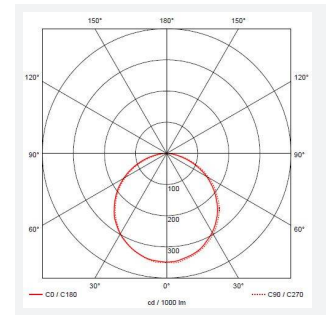

Gamma Mini

Gamma Mini CCT Emergency
Code: AMGAMLED/CCT/M3

Category	Bulkheads
Application	Ancillary, Commercial, Hospitality, Residential, Retail
Specification	Performance

PRODUCT FEATURES

- Ultslim modern polycarbonate wall/ceiling light suitable for education and residential applications and ancillary areas
- CCT selectable between 3000K and 4000K
- Microwave sensor set to 15 minutes at 3 metres (non-adjustable)
- /MWS and MWS/M3 has integral photocell isolation switch
- Matt white finish to body and diffuser with optional chrome trim ring
- Rear fixing bracket and terminal housing for ease of installation
- /MWS and /MWS/M3 versions operate as "Primary" and can be used in conjunction with standard "Secondary"
- Non-dimmable

GENERAL INFORMATION	
Wattage	10W
Lumens Delivered	1200lm (4000K)
Lm/W	115lm/W (4000K)
Beam Angle	110
CRI	80
CCT	3000/4000K
Input	220/240V
Operating Temp	-5°C - 35°C
SDCM	6

TECHNICAL INFORMATION	
Light Source	LED
Colour / Finish	Matt White
IP Rating	IP54
Class Protection	2
Internal / External	Internal / External
Surface / Recessed / Suspended	Ceiling, Wall
Lumen Depreciation	L70 54,000h
Warranty (Years)	3
CE Mark	Yes
Diameter	250 mm
Accessories	AGAMLEDBZ/CH