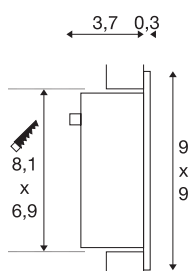

FRAME CURVE

recessed fitting, LED, 3000K, square, matt white, incl. leaf springs

With our FRAME series we offer you a lighting solution for recessed wall and ceiling installation with minimum space requirements. The LED version is equipped with a durable diode and available in either pure white or warm white light colour. To operate, the FRAME CURVE needs a suitable constant current driver rated at 350mA. The optional accessory includes a connector strip for simplified wiring in addition to the mounting box and flush-mount frame. This luminaire contains built-in LED lamps.

TECHNICAL DATA

Item no.	113292
IP Code	IP 20
Assembly	Recessed
Assembly details	Wall
Secondary power / voltage	350 mA
Safety class	III
Wattage	1 W
Lumen	60 lm
Colour temperature	3000 Kelvin
Color	white
CRI	90
LXXBXX data	L70B50
Service life	30000 h
Light distribution	symmetric
Light outlet	direct
Width	9 cm
Height	9 cm
Depth	4 cm
Net weight	0.143 kg
Gross weight	0.2 kg
Shape of cut-out	square
Installation length	8.1 cm

Installation width	6.9 cm
Installation depth	4.5 cm
BIG WHITE Page	408