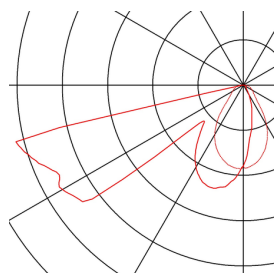

FRAME CURVE

recessed fitting, LED, 3000K, square, matt white, incl. leaf springs

With our FRAME series we offer you a lighting solution for recessed wall and ceiling installation with minimum space requirements. The LED version is equipped with a durable diode and available in either pure white or warm white light colour. To operate, the FRAME CURVE needs a suitable constant current driver rated at 350mA. The optional accessory includes a connector strip for simplified wiring in addition to the mounting box and flush-mount frame. This luminaire contains built-in LED lamps.

TECHNICAL DATA

Item no.	113292
IP Code	IP 20
Assembly	Recessed
Assembly details	Wall
Secondary power / voltage	350 mA
Safety class	III
Wattage	1 W
Lumen	60 lm
Colour temperature	3000 Kelvin
Color	white
CRI	90
LXXBXX data	L70B50
Service life	30000 h
Light distribution	symmetric
Light outlet	direct
Width	9 cm
Height	9 cm
Depth	4 cm
Net weight	0.143 kg
Gross weight	0.2 kg
Shape of cut-out	square
Installation length	8.1 cm

Installation width	6.9 cm
Installation depth	4.5 cm
BIG WHITE Page	408