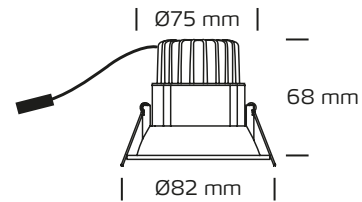

Velia PRO 9W, 3000K

Technical data

Amperage	500mA
System effect	9W
Light source	CREE LED
Colour temperature	3000 Kelvin
Light intensity	740 Lumen
Colour rendering	CRI>95
Expected lifespan	50,000 hours L90 B10 100,000 hours L70 B50
Dimmable	Yes, using recommended drivers
Flicker free	Yes, according to the new Ecodesign / ErP directive (September 2021)
SVM <0.4	Yes
PstLM <1	Yes
SDCM	<3
Beam angle	38°
Carving dimensions	Ø75 mm
Installation height	68 mm
Exterior dimensions	Ø82 mm
IP-class	IP44 (is intended for installation in areas 1 and 2)
Insulation class	Class III
Material	Plastic, aluminium, glass
Environment	Indoor
Warranty	5 years with Nordtronic driver
Approvals	CE

*The drawing is not drawn to scale

Product information

- High colour rendering index (CRI)
- High lumen output
- Glare free
- Flicker free according to the new Ecodesign / ErP directive (September 2021) when using recommended drivers
- Mounting with springs
- Quick and easy mounting
- Ceiling thickness for mounting is up to 26 mm

Item no.	EAN no.	Colour	Front design
30111013	5704629000797	Matt white	Round
30111093	5704629000803	Matt black	Round

Drivers

Item no.	EAN no.	Type
98544013	5704629000902	Triac
98525015	5704629000599	Dali / Push
1889	5704629018891	Dali / Push 0.1-10V